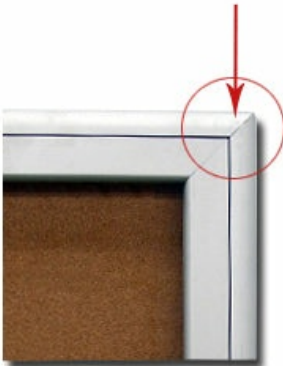

Indoor Enclosed Poster Cases with Radius Edge - "SwingCase"

FOR CURRENT PRICING, VISIT THE ID # LISTED ABOVE

Product Details

- Poster Display Case
- Sleek Radius Edge case profile with mitered cut corners
- Aluminum Constructed Case
- Cork Bulletin Board Display Board
- Wall Mount, Single Door
- Features full length piano hinges (opens right to left)
- Lockable Display Case
- Security cam-lock is positioned on front of frame (2 keys included)
- Overall Case Depth: 2"
- Interior Useable Depth: 5/8"
- 4 frame finishes
- Break Resistant Acrylic: Ideal for high traffic or public environments
- Self healing natural cork board interior
- Case must be **surface mounted** on the wall
- 2 Large Sizes **SHIPS FREE GROUND FREIGHT**
- Call to Customize Indoor Poster Case Outdoor or Indoor
-)

Ordering Options

- Frame Orientation: Portrait or Landscape
- Vinyl covering over cork
- Door Window: Break Resistant or Tempered Glass
 - Break Resistant Acrylic: 1/8" thick, lightweight (Standard)
 - 1/4" Tempered Glass for public environments and locations that require this added safety feature. (Upcharge)
 - If chosen we will use our heavy duty door that will change one of 2 dimensions by 1/2". We will contact you if you do not indicate which dimension you would like adjusted in your order notes.
 - The viewable area can decrease by 1/2" or the overall size can be increased by 1/2".

Radius Edge

Frame Swings Open-
Security Cam Lock
On Front

Radius
Corner

Model	Interior Size	Viewable Area	Overall Size (Portrait)	Overall Size (Landscape)	Ships Via	Shipping Weight
SCPIR-8511	9 3/4" x 12 3/4"	8 1/2" x 11"	13 3/4" x 16"	16 1/4" x 13 1/2"	UPS	17
SCPR-1114	12 1/4" x 15 3/4"	11" x 14"	16 1/4" x 19"	19 1/4" x 16"	UPS	18
SCPIR-1117	12 1/4" x 18 3/4"	11" x 17"	16 1/4" x 22"	22 1/4" x 16"	UPS	19