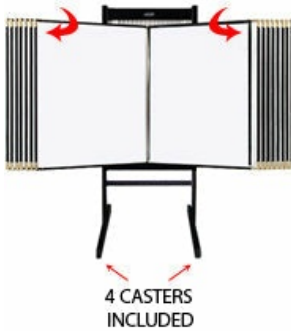

Euro-Design Classic Floor Swinging Panel Displays in 3 Panel Sizes with 15 or 25 Flip Panels

FOR CURRENT PRICING, VISIT THE ID # LISTED ABOVE

Product Details

- Euro-Design Multi-Panel Classic Floor Display
- Swinging Panels Floor Stand
- Durable Aluminum Stand Construction
- Sewn Panels Flip Display
- Lightweight, whisper quiet swing panels flip effortlessly
- Swing Panels can be removed from floor stand when updating insert materials
- Side-Loading panels (slide material between backing board & clear overlay)
- Each sewn panel displays 2-SIDES
- Floorstand displayer comes with rolling casters (wheels) for easy moving
- 5 Sewn panel binding colors available
- **14 Aluminum floor stand finishes**
- **2 Nickel plated corners:** in Gold or Silver
- All art and poster panel sizes in **PORTRAIT** orientation
- Acid-Free white backing board
- Anti-Static crystal clear overlay is stitched into the sewn binding
- Installs Easily: Assembles in minutes
- Sewn panels ship in a separate box for cost savings
- Euro-Design swinging flip displays for **INDOOR USE ONLY**
- Call for Custom Euro-Design Classic Multi-Panel Floor Displays

SEWN PANELS
TURN AS PAGES
IN A LARGE BOOK

For more information, please click on
the [Warranty & Returns ICON](#) located above.

Model	Insert Size	Panel Size	Panel Spread	Floor Display	Number of Panels	Ships Via	Shipping Weight	Viewable Panel Size
FDC152230	20" x 28"	22" x 30"	56"	29" x 42" x 62"	15	FedEx	69	20 1/2" x 28 1/2"
FDC252230	20" x 28"	22" x 30"	64"	29" x 42" x 62"	25	FedEx	74	20 1/2" x 28 1/2"
FDC153040	28" x 38"	30" x 40"	74"	29" x 42" x 62"	15	FedEx	92	28 1/2" x 38 1/2"
FDC253040	28" x 38"	30" x 40"	82"	29" x 42" x 62"	25	FedEx	105	28 1/2" x 38 1/2"
FDC153042	28" x 40"	30" x 42"	84"	29" x 42" x 62"	15	Freight	94	28 1/2" x 40 1/2"
FDC253042	28" x 40"	30" x 42"	84"	29" x 42" x 62"	25	Freight	109	28 1/2" x 40 1/2"