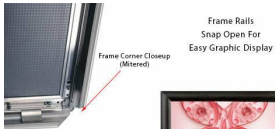

24x48 Snap Frame Poster Sign Frame 1-Inch Wide | Black Frame with Mitered Corners

FOR CURRENT PRICING, VISIT THE ID # LISTED ABOVE

Product Details

- **Extra Large** Poster Snap Frame 24x48
- Classic Style Mitered Frame
- Wall Mount Sign Frame: Black Finish
- Frame Width: 1" WIDE
- Accepts single printed Insert 24" x 48"
- 1" Wide Frames Sides Made with Aluminum
- Wall Display Frame for Posters, Signs, Photography, Etc.
- 30x40 Graphic Materials Front Loaded into Snap Open Frame
- All four frame sides snap open by hand
- Mount Frame in portrait & landscape orientation.
- Visible Area: 23 5/16" x 47 5/16"
- Overall snap frame Size 25 3/16" x 49 3/16"
- Mitered Corner Black Snap Frames **for Indoor Use**
- 24x48 Non-Glare Protective Overlay Included
- Easy to follow instructions
- Each Flip up Frame is Packed Individually in a Cardboard Box
- 24 x 48 Black Snap Frames **Quick Ships in 1-2 Days**