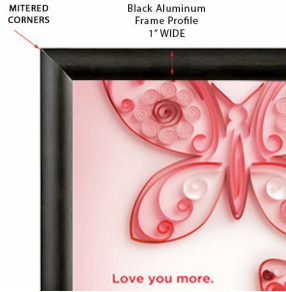

24x48 Snap Frame Poster Sign Frames 1" Wide | Black Frame with Mitered Corners

FOR CURRENT PRICING, VISIT THE ID # LISTED ABOVE

Product Details

- **Extra Large** Poster Snap Frame 24x48
- Classic Style Mitered Frame
- Wall Mount Sign Frame: Black Finish
- Frame Width: 1" WIDE
- Accepts single printed Insert 24" x 48"
- 1" Wide Frames Sides Made with Aluminum
- Wall Display Frame for Posters, Signs, Photography, Etc.
- 30x40 Graphic Materials Front Loaded into Snap Open Frame
- All four frame sides snap open by hand
- Mount Frame in portrait & landscape orientation.
- Visible Area: 23 5/16" x 47 5/16"
- Overall snap frame Size 25 3/16" x 49 3/16"
- Mitered Corner Black Snap Frames **for Indoor Use**
- 24x48 Non-Glare Protective Overlay Included
- Easy to follow instructions
- Each Flip up Frame is Packed Individually in a Cardboard Box
- 24 x 48 Black Snap Frames **Quick Ships in 1-2 Days**

Model	Insert (Poster Size)	Insert (Viewable Area)	Overall Size
TKM888	24" x 48"	23 5/16" X 47 5/16"	25 3/16" X 49 3/16"