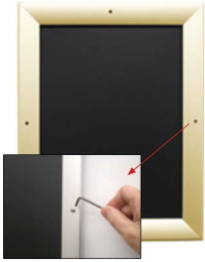

- Snap Lock Poster Frames with Security Screws + Allen Key Tool
- **Fits Posters 36x42**
- Wall Mount Poster Display Frames and Sign Holders
- Quick-Changing, **all 4 frame rails snap-open for easy poster changes**
- Front Loading Frame for posters and other signage
- Snap Frame Profile: 1 1/4" Wide
- Narrow profile offers 1" overall off the wall depth
- **Accepts 2 Printed Thicknesses: 3/8" & 1/2"**
- Viewable Area: Moulding overlaps poster insert by 3/8" all around
- **(9) Aluminum snap frame finishes available**
- **1/2" Silver Aluminum bottom frame rail is exposed from side view**

for all frame colors selected

- .040 Backing Board: Thin, durable backer board for 3/8" thick poster only
- .020 clear PETG overlay is included to protect thick poster insert (3/8" Only)
- **Allen Wrench Tool is included to help remove and secure your inserts.**
- SwingSnap poster frames can mount either **Portrait or Landscape**
- Installs Easily: Punched holes in frame allow for easy surface mounting
- Hanging hardware included

Mounted Graphic Details

3/8" Mounted Graphic Insert

All frames will include a .040 Black Backer Board
All frames will include a .020 Clear Overlay

1/2" MAX Mounted Graphic Insert

.040 Black Backer Board **NOT INCLUDED** (can not fit)
.020 Clear Overlay **NOT INCLUDED** (can not fit)

Customize your Snap Frames

- **Customize Security Screw Extra Deep Poster Snap Frames 36 x 42!**
- If you request a larger size Snap Frame FULLY ASSEMBLED,

please call for a shipping quote.

For Mounted Posters