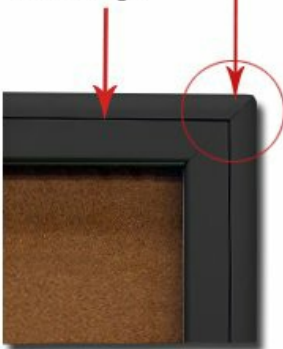

Mitered Corners

Radius Edge