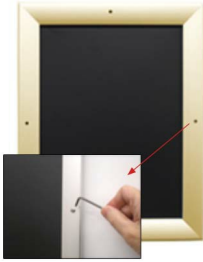

for all frame colors selected

- .040 Backing Board: Thin, durable backer board for 3/8" thick poster only
- .020 clear PETG overlay is included to protect thick poster insert (3/8" Only)
- **Allen Wrench Tool is included to help remove and secure your inserts.**
- SwingSnap poster frames can mount either **Portrait or Landscape**
- Installs Easily: Punched holes in frame allow for easy surface mounting
- Hanging hardware included

- Aluminum snap-open displays are for **INDOOR** or ****OUTDOOR** use

****Make sure you laminate your insert material if going outdoors**
****Poster Snap Frames are weather resistant...not water-proof**

Mounted Graphic Details

3/8" Mounted Graphic Insert

All frames will include a .040 Black Backer Board
All frames will include a .020 Clear Overlay

1/2" MAX Mounted Graphic Insert

.040 Black Backer Board **NOT INCLUDED** (can not fit)
.020 Clear Overlay **NOT INCLUDED** (can not fit)

Customize your Snap Frames

- **Customize Security Screw Extra Deep Poster Snap Frames 36 x 48!**
- If you request a larger size Snap Frame FULLY ASSEMBLED,

please call for a shipping quote.

For Mounted Posters