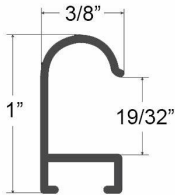

## Classic SwingStand Poster Displays | 2-Sided Swing Open Metal Frame Poster Stand in 4 Frame Sizes

FOR CURRENT PRICING, VISIT THE ID # LISTED ABOVE

### Product Details

- SwingFrame Classic Poster SwingStand
- 2-Sided | Two Frames for Posters
- Indoor Poster Sign Stand in 4 Frame Sizes
- Heavy Duty Elegant Metal Post 36" with Round Base
- Classic Picture Frame Profile
- Enclosed, Swing Open Frame
- Front Loading, Quick Poster, Sign, Graphic Changes
- 4 Popular Poster Sizes 11 x 17, 14 x 22, 18 x 24, 22 x 28
- Patented swing-open frame system (opens right to left)
- Features Concealed Hinges and Sliding Gravity Lock
- Metal Picture Frame Profile: **3/8" Wide**
- 6 Metal Frame Finishes
- Beveled Matboard: Choose one of 4 colors
- Metal Post Finish: Complementary color to frame finish
- Break Resistant Clear Acrylic Window
- Accepts printed materials up to 1/16" thick
- Repositionable adhesive tapes included to hold posters in position
- Viewable Area: Matte Board overlaps poster 1/4" all around
- Backing Board: 1/8" White Coroplast
- Installs Easily: Post & Frame are shipped separately in two boxes
- SwingFrame SwingStands **For Indoor Locations Only**
- Call for Custom Poster Display Stands Wood & Metal Frames

### Metal Post Details

- Post Height: **36"**
- Tube Diameter: **2"**
- Base Diameter: **13 1/2"**

Model	Insert Size	Overall Size	Viewable Area	Ships Via	Shipping Weight
SSCD-1117	11" x 17"	14" x 20"	10 1/2" x 16 1/2"	FedEx	53
SSCD-1422	14" x 22"	17" x 25"	13 1/2" x 21 1/2"	FedEx	55
SSCD-1824	18" x 24"	21" x 27"	17 1/2" x 23 1/2"	FedEx	65
SSCD-2228	22" x 28"	25" x 31"	21 1/2" x 27 1/2"	FedEx	67