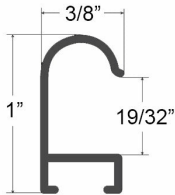

Product Sheet

Item ID # SSCD

Classic SwingStand Poster Displays | 2-Sided Swing Open Metal Frame Poster Stand in 4 Frame Sizes

FOR CURRENT PRICING, VISIT THE ID # LISTED ABOVE

Product Details

- SwingFrame Classic Poster SwingStand
- 2-Sided | Two Frames for Posters
- Indoor Poster Sign Stand in 4 Frame Sizes
- Heavy Duty Elegant Metal Post 36" with Round Base
- Classic Picture Frame Profile
- Enclosed, Swing Open Frame
- Front Loading, Quick Poster, Sign, Graphic Changes
- 4 Popular Poster Sizes 11 x 17, 14 x 22, 18 x 24, 22 x 28
- Patented swing-open frame system (opens right to left)
- Features Concealed Hinges and Sliding Gravity Lock
- Metal Picture Frame Profile: **3/8" Wide**
- 6 Metal Frame Finishes
- Beveled Matboard: Choose one of 4 colors
- Metal Post Finish: Complementary color to frame finish
- Break Resistant Clear Acrylic Window
- Accepts printed materials up to 1/16" thick
- Repositionable adhesive tapes included to hold posters in position
- Viewable Area: Matte Board overlaps poster 1/4" all around
- Backing Board: 1/8" White Coroplast
- Installs Easily: Post & Frame are shipped separately in two boxes
- SwingFrame SwingStands **For Indoor Locations Only**
- Call for Custom Poster Display Stands Wood & Metal Frames

Metal Post Details

- Post Height: **36"**
- Tube Diameter: **2"**
- Base Diameter: **13 1/2"**

Ordering Options

- Frame Orientation: Portrait or Landscape
- Matboard Colors
- Side Plunge Lock & Key

****CLASSIC POSTER FRAMES CAN BE MODIFIED TO ACCEPT POSTER INSERTS UP TO 1/4" THICK...CALL FOR DETAILS ()**