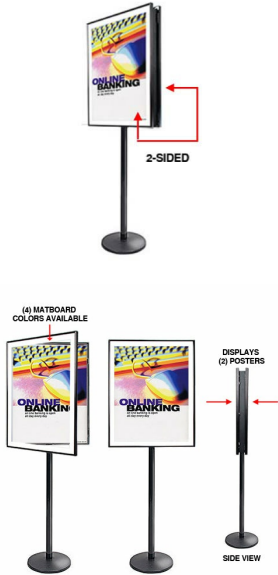

Product Sheet

Item ID # SSCD

Classic SwingStand Poster Displays | 2-Sided Swing Open Metal Frame Poster Stand in 4 Frame Sizes

FOR CURRENT PRICING, VISIT THE ID # LISTED ABOVE

Product Details

- SwingFrame Classic Poster SwingStand
- 2-Sided | Two Frames for Posters
- Indoor Poster Sign Stand in 4 Frame Sizes
- Heavy Duty Elegant Metal Post 36" with Round Base
- Classic Picture Frame Profile
- Enclosed, Swing Open Frame
- Front Loading, Quick Poster, Sign, Graphic Changes
- 4 Popular Poster Sizes 11 x 17, 14 x 22, 18 x 24, 22 x 28
- Patented swing-open frame system (opens right to left)
- Features Concealed Hinges and Sliding Gravity Lock
- Metal Picture Frame Profile: **3/8" Wide**
- 6 Metal Frame Finishes
- Beveled Matboard: Choose one of 4 colors
- Metal Post Finish: Complementary color to frame finish
- Break Resistant Clear Acrylic Window
- Accepts printed materials up to 1/16" thick
- Repositionable adhesive tapes included to hold posters in position
- Viewable Area: Matte Board overlaps poster 1/4" all around
- Backing Board: 1/8" White Coroplast
- Installs Easily: Post & Frame are shipped separately in two boxes
- SwingFrame SwingStands **For Indoor Locations Only**
- Call for Custom Poster Display Stands Wood & Metal Frames

Metal Post Details

- Post Height: **36"**
- Tube Diameter: **2"**
- Base Diameter: **13 1/2"**

Ordering Options

- Frame Orientation: Portrait or Landscape
- Matboard Colors
- Side Plunge Lock & Key

****CLASSIC POSTER FRAMES CAN BE MODIFIED TO ACCEPT POSTER INSERTS UP TO 1/4" THICK...CALL FOR DETAILS ()**