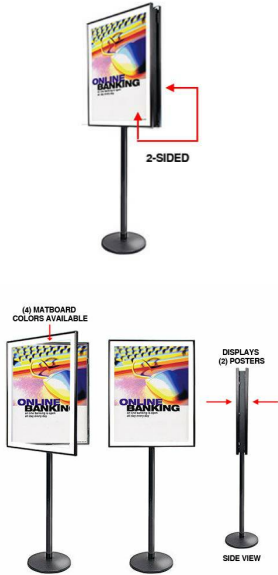

## Classic SwingStand Poster Displays | 2-Sided Swing Open Metal Frame Poster Stand in 4 Frame Sizes

FOR CURRENT PRICING, VISIT THE ID # LISTED ABOVE

### Product Details

- SwingFrame Classic Poster SwingStand
- 2-Sided | Two Frames for Posters
- Indoor Poster Sign Stand in 4 Frame Sizes
- Heavy Duty Elegant Metal Post 36" with Round Base
- Classic Picture Frame Profile
- Enclosed, Swing Open Frame
- Front Loading, Quick Poster, Sign, Graphic Changes
- 4 Popular Poster Sizes 11 x 17, 14 x 22, 18 x 24, 22 x 28
- Patented swing-open frame system (opens right to left)
- Features Concealed Hinges and Sliding Gravity Lock
- Metal Picture Frame Profile: **3/8" Wide**
- 6 Metal Frame Finishes
- Beveled Matboard: Choose one of 4 colors
- Metal Post Finish: Complementary color to frame finish
- Break Resistant Clear Acrylic Window
- Accepts printed materials up to 1/16" thick
- Repositionable adhesive tapes included to hold posters in position
- Viewable Area: Matte Board overlaps poster 1/4" all around
- Backing Board: 1/8" White Coroplast
- Installs Easily: Post & Frame are shipped separately in two boxes
- SwingFrame SwingStands **For Indoor Locations Only**
- Call for Custom Poster Display Stands Wood & Metal Frames

### Metal Post Details

- Post Height: **36"**
- Tube Diameter: **2"**
- Base Diameter: **13 1/2"**

### Ordering Options

- Frame Orientation: Portrait or Landscape
- Matboard Colors
- Side Plunge Lock & Key

**\*\*CLASSIC POSTER FRAMES CAN BE MODIFIED TO ACCEPT POSTER INSERTS UP TO 1/4" THICK...CALL FOR DETAILS ()**