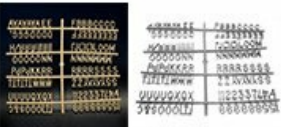

Green or Blue Felt Letter Board 24x24 Wood Frame

FOR CURRENT PRICING, VISIT THE ID # LISTED ABOVE

Open Face Felt Letter Board 24" x 24" Wood Frame Product Details

- **Felt Letter Board**
- Choose [Blue Letter Board](#) or [Green Letter Board](#)
- **Wood Framed Letterboard**
- Overall Felt Letter Board Size: **24 x 24**
- Overall Depth: 7/8"
- Wood Frame (1" wide) borders the felt letter board
- Wood Frame Finishes: **Light Oak, Cherry, Walnut**
- Felt letterboard with 1/4" grooves allows for easy letter and number insertion
- **FREE 3/4" White Helvetica letters and numbers included (290 Characters)**
- Hanging Hardware is riveted onto the back for easy wall or ceiling mount
- **24" x 24"** Open Face felt letter board displays [for INDOOR use only](#)
- **Optional Colorful Plastic Letter Sets in a Variety of Sizes**
- **Optional Spray Painted Letters in RED, YELLOW, GOLD, SILVER, ORANGE**
- Call for Custom Colors Letter Sets Quote
- Call to Custom Size Open Face Framed Letter Boards

Wood Frame Felt Letter Board Ordering Options

- Optional colors for felt letterboard panel
- Optional letter & character sets (1/2", 3/4", 1", 2", 3")

Free White 3/4" Sprue Letter Set Included

OPTIONAL:
Letter Sets in 4 Colors

5 Sizes:
1/2", 3/4",
1", 2", 3"

Model	Overall Letter Board Size	Viewable Area	Ships Via	Shipping Weight
OFWLBFGB-2424	24" x 24"	22" x 22"	FedEx	9 LBS