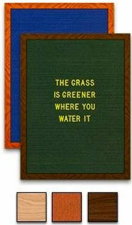

Product Sheet

Item ID # OFWLBFGB-1824

Green or Blue Felt Letter Board 18x24 Wood Frame in 3 Finishes: Light Oak, Walnut, Cherry + Custom Sizes

FOR CURRENT PRICING, VISIT THE ID # LISTED ABOVE

Product Details

- Wood Framed Felt Letter Boards 18x24
- Choose Blue Letter Board or Green Letter Board
- Wall Mount Letterboard in 3 Wood Finishes
- Wood Frame (1" wide) Borders Letter Board
- **Wood Frame Finishes:** Light Oak, Cherry, Walnut
- Overall Frame Depth: 7/8"
- Felt letterboard with 1/4" grooves for easy letter and number insertion
- **FREE** 3/4" White Helvetica letters and numbers included (290 Characters)
- Hanging Hardware riveted onto the back for easy wall or ceiling mount
- 18" x 24" Open Face felt letter board displays **for INDOOR use only**
- **Optional:** Colorful Plastic Letter Sets in a Variety of Sizes
- **Optional:** Spray Painted Letters in RED, YELLOW, GOLD, SILVER, ORANGE +
- Call for Custom Colors Letter Sets Quote
- Call for Custom Size Open Face Framed Letter Boards

Ordering Options

- Optional colors for felt letterboard panel
- Optional letter & character sets (1/2", 3/4", 1", 2", 3")

Model	Overall Letter Board Size	Viewable Area	Ships Via	Shipping Weight
OFWLBFGB-1824	18" x 24"	16" x 22"	UPS	9 LBS