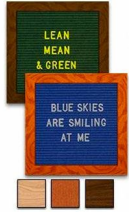

Green or Blue Felt Letter Board 10x10 Wood Frame

FOR CURRENT PRICING, VISIT THE ID # LISTED ABOVE

Product Details

- **Felt Letter Board**
- Choose [Blue Letter Board](#) or [Green Letter Board](#)
- **Wood Framed Letterboard**
- Overall Felt Letter Board Size: **10 x 10**
- Overall Depth: 7/8"
- Wood Frame (1" wide) borders the felt letter board
- Wood Frame Finishes: **Light Oak, Cherry, Walnut**
- Felt letterboard with 1/4" grooves allows for easy letter and number insertion
- **FREE 3/4" White Helvetica letters and numbers included (290 Characters)**
- Hanging Hardware is riveted onto the back for easy wall or ceiling mount
- **10" x 10"** Open Face felt letter board displays for **INDOOR** use only
- **Optional Colorful Plastic Letter Sets in a Variety of Sizes**
- **Optional Spray Painted Letters in RED, YELLOW, GOLD, SILVER, ORANGE**
- **Call for Custom Colors Letter Sets Quote**
- **Call to Custom Size Open Face Framed Letter Boards**

Ordering Options

- Optional colors for felt letterboard panel
- Optional letter & character sets (**1/2", 3/4", 1", 2", 3"**)

Model	Overall Letter Board Size	Viewable Area	Ships Via	Shipping Weight
OFWLBFGB-1010	10" x 10"	8" x 8"	UPS	9 LBS