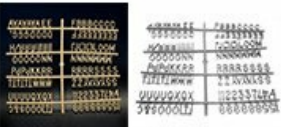

Green or Blue Felt Letter Board 20x20 Wood Frame

FOR CURRENT PRICING, VISIT THE ID # LISTED ABOVE

Open Face Felt Letter Board 20" x 20" Wood Frame Product Details

- **Felt Letter Board**
- Choose [Blue Letter Board](#) or [Green Letter Board](#)
- **Wood Framed Letterboard**
- Overall Felt Letter Board Size: **20 x 20**
- Overall Depth: 7/8"
- Wood Frame (1" wide) borders the felt letter board
- Wood Frame Finishes: **Light Oak, Cherry, Walnut**
- Felt letterboard with 1/4" grooves allows for easy letter and number insertion
- **FREE 3/4" White Helvetica letters and numbers included (290 Characters)**
- Hanging Hardware is riveted onto the back for easy wall or ceiling mount
- **20" x 20"** Open Face felt letter board displays for INDOOR use only
- **Optional Colorful Plastic Letter Sets in a Variety of Sizes**
- **Optional Spray Painted Letters in RED, YELLOW, GOLD, SILVER, ORANGE**
- **Call for Custom Colors Letter Sets Quote**
- **Call to Custom Size Open Face Framed Letter Boards**

Wood Frame Felt Letter Board Ordering Options

- Optional colors for felt letterboard panel
- Optional letter & character sets (**1/2", 3/4", 1", 2", 3"**)

Free White 3/4" Sprue Letter Set Included

OPTIONAL:
Letter Sets in 4 Colors

5 Sizes:
1/2", 3/4",
1", 2", 3"

Model	Overall Letter Board Size	Viewable Area	Ships Via	Shipping Weight
OFWLBFGB-2020	20" x 20"	18" x 18"	FedEx	9 LBS