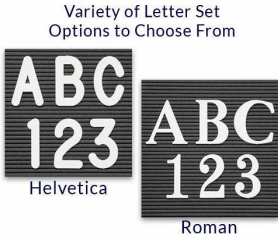

Product Sheet

Item ID # OFLETWIDE

Open Face BOLD WIDE WOOD Framed Vinyl Letter Board

FOR CURRENT PRICING, VISIT THE ID # LISTED ABOVE
FREE SHIPPING

Product Details

7 Wood Finishes to Choose From

- Access Letterboard, c
- Bold Wide Wood Framed Letterboards
- Letter Board with Changeable Letters
- Open Face Wood Framed Letter Board
- BLACK Letter Board
- Durable Black Vinyl Covered Letter Board
- Wood Frame Profile: 2 3/4" Wide
- Wooden Picture Frame Style with Contemporary Flat Face Profile
- Wood Frame (2 3/4" Wide) borders the black vinyl letter board
- Natural Wood Stained Frame
- 7 Popular Wood Frame Finishes
- Portrait and Landscape Sizes
- All sizes refer to the Outside Frame Dimension
- Overall Frame Depth: 1"
- Letterboard with 1/4" grooves allows for easy letter and number insertion
- 3/4" White Helvetica letters and numbers included (290 Characters)
- Optional Plastic Letters Sets Sizes in Helvetica and Roman Fonts
- Black PVC Backer is installed onto the backside of the frame to provide additional support to the letter board
- Ideal for Signs, Messages, Menus, Directories, Other Info + Announcements
- Hanging Hardware on the frame back for easy wall or ceiling mount.
- Access Letterboard, c Open Face Display Frame for INDOOR use

Ordering Options

- Frame Orientation: Portrait or Landscape
- Optional letter & character sets (1/2", 3/4", 1", 2", 3")

Vinyl or Felt available in More Colors
(Blue, Green, Grey, Burgundy, White)

CUSTOM LARGER SIZES AVAILABLE | CALL US