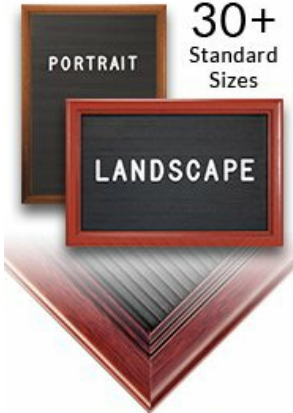

Open Face 20 x 30 Wood 353 Framed Vinyl Letter Board

FOR CURRENT PRICING, VISIT THE ID # LISTED ABOVE
FREE SHIPPING

Product Details

353 Wood Profile

Variety of Letter Set Options to Choose From

5 Different Sizes:
1/2", 3/4", 1", 2", & 3"

- Access Wood 353 Letterboards
- **20" x 30" Wooden Letterboard and Directory**
- Letter Board with Changeable Letters
- Open Face Wood Framed Letter Board
- **BLACK Letter Board**
- Wood Frame Profile: 1 3/8" Wide ()
- Durable Black Vinyl Covered Letter Board
- Wooden Picture Frame Style with Flat Profile
- #353 Wood Frame Profile (1 3/8" Wide) borders the vinyl letter board
- Natural Wood Stained Frame
- 6 Popular Wood Frame Finishes
- Portrait and Landscape Sizes
- 20"x30" is the Outside Frame Dimension
- Overall Frame Depth: 1 1/8"
- Letterboard with 1/4" grooves allows for easy letter and number insertion
- 3/4" White Helvetica letters and numbers included (290 Characters)
- Optional Plastic Letters Sets Sizes in Helvetica and Roman Fonts
- Ideal for Signs, Messages, Menus, Directories, Other Info + Announcements
- Hanging Hardware on the frame back for easy wall or ceiling mount.
- Access Letterboards Open Face 20 x 30 Display for INDOOR use

Ordering Options

- Frame Orientation: Portrait or Landscape
- Optional letter & character sets (1/2", 3/4", 1", 2", 3")

Vinyl or Felt available in More Colors
(Blue, Green, Grey, Burgundy, White)
CUSTOM LARGER SIZES AVAILABLE | CALL US