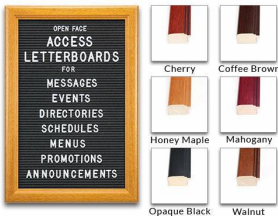

Open Face 22 x 28 Wood 353 Framed Vinyl Letter Board

FOR CURRENT PRICING, VISIT THE ID # LISTED ABOVE
FREE SHIPPING

Product Details

- Access Wood 353 Letterboards
- **22" x 28" Wooden Letterboard and Directory**
- Letter Board with Changeable Letters
- Open Face Wood Framed Letter Board
- **BLACK Letter Board**
- Wood Frame Profile: 1 3/8" Wide ()
- Durable Black Vinyl Covered Letter Board
- Wooden Picture Frame Style with Flat Profile
- #353 Wood Frame Profile (1 3/8" Wide) borders the vinyl letter board
- Natural Wood Stained Frame
- 6 Popular Wood Frame Finishes
- Portrait and Landscape Sizes
- 22"x28" is the Outside Frame Dimension
- Overall Frame Depth: 1 1/8"
- Letterboard with 1/4" grooves allows for easy letter and number insertion
- 3/4" White Helvetica letters and numbers included (290 Characters)
- Optional Plastic Letters Sets Sizes in Helvetica and Roman Fonts
- Ideal for Signs, Messages, Menus, Directories, Other Info + Announcements
- Hanging Hardware on the frame back for easy wall or ceiling mount.
- Access Letterboards Open Face 22 x 28 Display **for INDOOR use**

6 Wood Finishes to Choose From

Ordering Options

- Frame Orientation: Portrait or Landscape
- Optional letter & character sets (1/2", 3/4", 1", 2", 3")

Vinyl or Felt available in More Colors

(Blue, Green, Grey, Burgundy, White)

CUSTOM LARGER SIZES AVAILABLE | CALL US

Variety of Letter Set Options to Choose From

5 Sizes: 1/2", 3/4", 1", 2", & 3"

Model	Letter Board (Overall Frame Size)	Viewable Area	Orientation	Ship Wt.
OFLETW353-2228	22" x 28"	19 1/4" x 25 1/4"	Portrait or Landscape	12 LBS