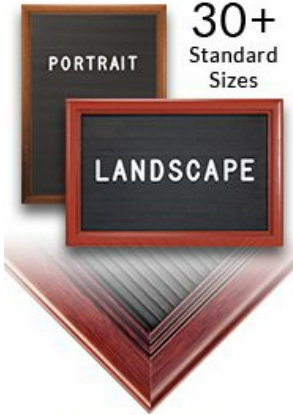

**Open Face 20 x 24 Wood 353 Framed Vinyl Letter Board**

FOR CURRENT PRICING, VISIT THE ID # LISTED ABOVE  
FREE SHIPPING

**Product Details**

353 Wood Profile

Variety of Letter Set Options to Choose From

5 Different Sizes:  
1/2", 3/4", 1", 2", & 3"

- Access Wood 353 Letterboards
- **20" x 24" Wooden Letterboard and Directory**
- Letter Board with Changeable Letters
- Open Face Wood Framed Letter Board
- **BLACK Letter Board**
- Wood Frame Profile: 1 3/8" Wide ( )
- Durable Black Vinyl Covered Letter Board
- Wooden Picture Frame Style with Flat Profile
- #353 Wood Frame Profile (1 3/8" Wide) borders the vinyl letter board
- Natural Wood Stained Frame
- 6 Popular Wood Frame Finishes
- Portrait and Landscape Sizes
- 20"x24" is the Outside Frame Dimension
- Overall Frame Depth: 1 1/8"
- Letterboard with 1/4" grooves allows for easy letter and number insertion
- 3/4" White Helvetica letters and numbers included (290 Characters)
- Optional Plastic Letters Sets Sizes in Helvetica and Roman Fonts
- Ideal for Signs, Messages, Menus, Directories, Other Info + Announcements
- Hanging Hardware on the frame back for easy wall or ceiling mount.
- Access Letterboards Open Face 20 x 24 Display for INDOOR use

**Ordering Options**

- Frame Orientation: Portrait or Landscape
- Optional letter & character sets (1/2", 3/4", 1", 2", 3")

**Vinyl or Felt available in More Colors**  
(Blue, Green, Grey, Burgundy, White)  
**CUSTOM LARGER SIZES AVAILABLE | CALL US**