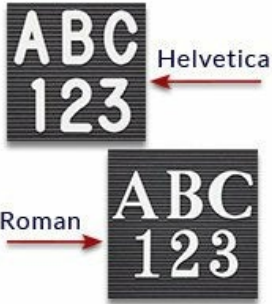

**Open Face 20 x 24 Wood 353 Framed Vinyl Letter Board**

FOR CURRENT PRICING, VISIT THE ID # LISTED ABOVE  
FREE SHIPPING

**Product Details**

353 Wood Profile

Variety of Letter Set Options to Choose From

5 Different Sizes:  
1/2", 3/4", 1", 2", & 3"

- Access Wood 353 Letterboards
- **20" x 24" Wooden Letterboard and Directory**
- Letter Board with Changeable Letters
- Open Face Wood Framed Letter Board
- **BLACK Letter Board**
- Wood Frame Profile: 1 3/8" Wide ( )
- Durable Black Vinyl Covered Letter Board
- Wooden Picture Frame Style with Flat Profile
- #353 Wood Frame Profile (1 3/8" Wide) borders the vinyl letter board
- Natural Wood Stained Frame
- 6 Popular Wood Frame Finishes
- Portrait and Landscape Sizes
- 20"x24" is the Outside Frame Dimension
- Overall Frame Depth: 1 1/8"
- Letterboard with 1/4" grooves allows for easy letter and number insertion
- 3/4" White Helvetica letters and numbers included (290 Characters)
- Optional Plastic Letters Sets Sizes in Helvetica and Roman Fonts
- Ideal for Signs, Messages, Menus, Directories, Other Info + Announcements
- Hanging Hardware on the frame back for easy wall or ceiling mount.
- Access Letterboards Open Face 20 x 24 Display for INDOOR use

**Ordering Options**

- Frame Orientation: Portrait or Landscape
- Optional letter & character sets (1/2", 3/4", 1", 2", 3")

**Vinyl or Felt available in More Colors**  
(Blue, Green, Grey, Burgundy, White)  
**CUSTOM LARGER SIZES AVAILABLE | CALL US**

Model	Letter Board (Overall Frame Size)	Viewable Area	Orientation	Ship Wt.
OFLETW353-2024	20" x 24"	17 1/4" x 21 1/4"	Portrait or Landscape	10 LBS