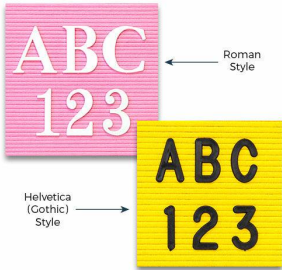

Open Face Pink Letter Board / Lemon Yellow Felt Letterboard 12x12 Aluminum Frame

FOR CURRENT PRICING, VISIT THE ID # LISTED ABOVE

Product Details

- **Felt Letter Board**
- Choose Pink Letter Board or Lemon Yellow Letter Board
- Overall Felt Letter Board Size: **12 x 12**
- Overall Depth: **1/2"**
- Silver aluminum trim (3/4" wide) borders the felt letter board
- Felt letterboard with 1/4" grooves allows for easy letter and number insertion
- **3/4" White Helvetica letters and numbers included (290 Characters)**
- Hanging Hardware is riveted onto the back for easy wall or ceiling mount
- **12" x 12"** Open Face letter board displays **for INDOOR use only**
- **Optional Black and White Plastic Lettersets in a Variety of Sizes**
- **Call to Customize Open Face Framed Letter Boards**

Ordering Options

- Optional colors for felt letterboard panel
- Optional letter & character sets (**1/2", 3/4", 1", 2", 3"**)

Model	Overall Letter Board Size	Ships Via	Shipping Weight
OFLBFYP-1212	12" x 12"	UPS	9