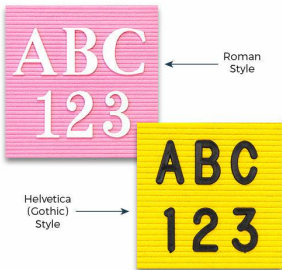

Open Face Pink Letter Board / Lemon Yellow Felt Letterboard 12x12 Aluminum Frame

FOR CURRENT PRICING, VISIT THE ID # LISTED ABOVE

Product Details

- **Felt Letter Board**
- Choose Pink Letter Board or Lemon Yellow Letter Board
- Overall Felt Letter Board Size: **12 x 12**
- Overall Depth: **1/2"**
- Silver aluminum trim (3/4" wide) borders the felt letter board
- Felt letterboard with 1/4" grooves allows for easy letter and number insertion
- **3/4" White Helvetica letters and numbers included (290 Characters)**
- Hanging Hardware is riveted onto the back for easy wall or ceiling mount
- **12" x 12"** Open Face letter board displays **for INDOOR use only**
- **Optional Black and White Plastic Lettersets in a Variety of Sizes**
- **Call to Customize Open Face Framed Letter Boards**

Ordering Options

- Optional colors for felt letterboard panel
- Optional letter & character sets (**1/2", 3/4", 1", 2", 3"**)

Model	Overall Letter Board Size	Ships Via	Shipping Weight
OFLBFYP-1212	12" x 12"	UPS	9