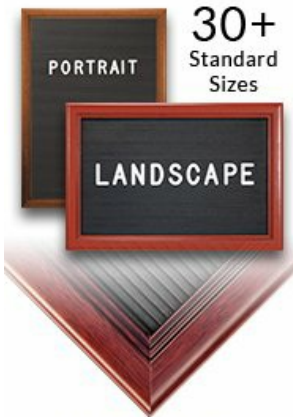

**Open Face 13 x 19 Wood 353 Framed Vinyl Letter Board**

FOR CURRENT PRICING, VISIT THE ID # LISTED ABOVE  
FREE SHIPPING

**13"x19" Letterboard Product Details**

- Access Wood 353 Letterboards
- **13" x 19" Wooden Letterboard and Directory**
- Letter Board with Changeable Letters
- Open Face Wood Framed Letter Board
- **BLACK Letter Board**
- Wood Frame Profile: 1 3/8" Wide ( )
- Durable Black Vinyl Covered Letter Board
- Wooden Picture Frame Style with Flat Profile
- #353 Wood Frame Profile (1 3/8" Wide) borders the vinyl letter board
- Natural Wood Stained Frame
- 6 Popular Wood Frame Finishes
- Portrait and Landscape Sizes
- 13"x19" is the Outside Frame Dimension
- Overall Frame Depth: 1 1/8"
- Letterboard with 1/4" grooves allows for easy letter and number insertion
- 3/4" White Helvetica letters and numbers included (290 Characters)
- Optional Plastic Letters Sets Sizes in Helvetica and Roman Fonts
- Ideal for Signs, Messages, Menus, Directories, Other Info + Announcements
- Hanging Hardware on the frame back for easy wall or ceiling mount.
- Access Letterboards Open Face 13 x 19 Display for INDOOR use

353 Wood Profile

Variety of Letter Set Options to Choose From

5 Different Sizes:  
1/2", 3/4", 1", 2", & 3"

**Vinyl Letter Board Ordering Options**

- Frame Orientation: Portrait or Landscape
- Optional letter & character sets (1/2", 3/4", 1", 2", 3")

**Vinyl or Felt available in More Colors**  
(Blue, Green, Grey, Burgundy, White)  
**CUSTOM LARGER SIZES AVAILABLE | CALL US**

Model	Letter Board (Overall Frame Size)	Viewable Area	Orientation	Ship Wt.
OFLETW353-1319	13" x 19"	10 1/4" x 16 1/4"	Portrait or Landscape	6 LBS