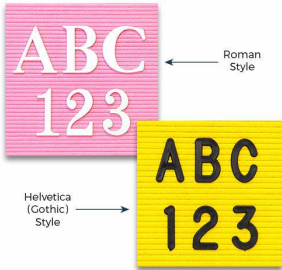

Open Face Pink Letter Board / Lemon Yellow Felt Letterboard 8x10 Aluminum Frame

FOR CURRENT PRICING, VISIT THE ID # LISTED ABOVE

Product Details

- **Felt Letter Board**
- Choose Pink Letter Board or Lemon Yellow Letter Board
- Overall Felt Letter Board Size: **8 x 10**
- Overall Depth: **1/2"**
- Silver aluminum trim (3/4" wide) borders the felt letter board
- Felt letterboard with 1/4" grooves allows for easy letter and number insertion
- **3/4" White Helvetica letters and numbers included (290 Characters)**
- Hanging Hardware is riveted onto the back for easy wall or ceiling mount
- **8" x 10"** Open Face letter board displays for **INDOOR use only**
- **Optional Black and White Plastic Letter Sets in a Variety of Sizes**
- **Call to Customize Open Face Framed Letter Boards**

Ordering Options

- Optional colors for felt letterboard panel
- Optional letter & character sets (**1/2", 3/4", 1", 2", 3"**)

Model	Overall Letter Board Size	Ships Via	Shipping Weight
OFLBFYP-810	8" x 10"	UPS	3