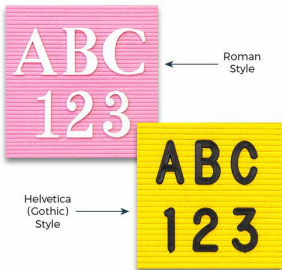

Open Face Pink Letter Board / Lemon Yellow Felt Letterboard 20x20 Aluminum Frame

FOR CURRENT PRICING, VISIT THE ID # LISTED ABOVE

Product Details

- **Felt Letter Board**
- Choose Pink Letter Board or Lemon Yellow Letter Board
- Overall Felt Letter Board Size: **20 x 20**
- Overall Depth: **1/2"**
- Silver aluminum trim (3/4" wide) borders the felt letter board
- Felt letterboard with 1/4" grooves allows for easy letter and number insertion
- **3/4" White Helvetica letters and numbers included (290 Characters)**
- Hanging Hardware is riveted onto the back for easy wall or ceiling mount
- **20" x 20"** Open Face letter board displays **for INDOOR use only**
- **Optional Black and White Plastic Letter Sets in a Variety of Sizes**
- **Call to Customize Open Face Framed Letter Boards**

Ordering Options

- Optional colors for felt letterboard panel
- Optional letter & character sets (**1/2", 3/4", 1", 2", 3"**)

Model	Overall Letter Board Size	Ships Via	Shipping Weight
OFLBFYP-2020	20" x 20"	UPS	10