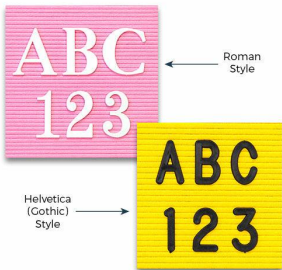

**Open Face Pink Letter Board / Lemon Yellow Felt Letterboard 14x14 Aluminum Frame**

FOR CURRENT PRICING, VISIT THE ID # LISTED ABOVE

**Product Details**

- **Felt Letter Board**
- Choose Pink Letter Board or Lemon Yellow Letter Board
- Overall Felt Letter Board Size: **14 x 14**
- Overall Depth: **1/2"**
- Silver aluminum trim (3/4" wide) borders the felt letter board
- Felt letterboard with 1/4" grooves allows for easy letter and number insertion
- **3/4" White Helvetica letters and numbers included (290 Characters)**
- Hanging Hardware is riveted onto the back for easy wall or ceiling mount
- **14" x 14"** Open Face letter board displays for **INDOOR** use only
- **Optional Black and White Plastic Lettersets in a Variety of Sizes**
- **Call to Customize Open Face Framed Letter Boards**

**Ordering Options**

- Optional colors for felt letterboard panel
- Optional letter & character sets (**1/2", 3/4", 1", 2", 3"**)

Model	Overall Letter Board Size	Ships Via	Shipping Weight
OFLBFYP-1620	16" x 20"	UPS	9