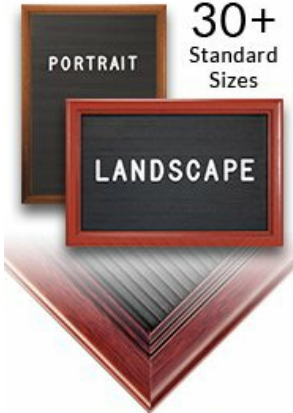

Open Face 24 x 36 Wood 353 Framed Vinyl Letter Board

FOR CURRENT PRICING, VISIT THE ID # LISTED ABOVE
FREE SHIPPING

Product Details

353 Wood Profile

Variety of Letter Set Options to Choose From

Helvetica

Roman

5 Different Sizes:
1/2", 3/4", 1", 2", & 3"

- Access Wood 353 Letterboards
- **24" x 36" Wooden Letterboard and Directory**
- Letter Board with Changeable Letters
- Open Face Wood Framed Letter Board
- **BLACK Letter Board**
- Wood Frame Profile: 1 3/8" Wide ()
- Durable Black Vinyl Covered Letter Board
- Wooden Picture Frame Style with Flat Profile
- #353 Wood Frame Profile (1 3/8" Wide) borders the vinyl letter board
- Natural Wood Stained Frame
- 6 Popular Wood Frame Finishes
- Portrait and Landscape Sizes
- 24"x36" is the Outside Frame Dimension
- Overall Frame Depth: 1 1/8"
- Letterboard with 1/4" grooves allows for easy letter and number insertion
- 3/4" White Helvetica letters and numbers included (290 Characters)
- Optional Plastic Letters Sets Sizes in Helvetica and Roman Fonts
- Ideal for Signs, Messages, Menus, Directories, Other Info + Announcements
- Hanging Hardware on the frame back for easy wall or ceiling mount.
- Access Letterboards Open Face 24 x 36 Display for INDOOR use

Ordering Options

- Frame Orientation: Portrait or Landscape
- Optional letter & character sets (1/2", 3/4", 1", 2", 3")

Vinyl or Felt available in More Colors

(Blue, Green, Grey, Burgundy, White)

CUSTOM LARGER SIZES AVAILABLE | CALL US