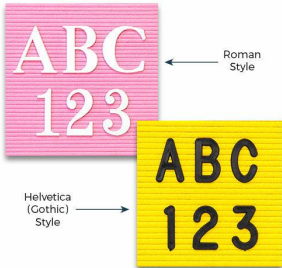

Open Face Pink Letter Board / Lemon Yellow Felt Letterboard 24x30 Aluminum Frame

FOR CURRENT PRICING, VISIT THE ID # LISTED ABOVE

Product Details

- **Felt Letter Board**
- Choose Pink Letter Board or Lemon Yellow Letter Board
- Overall Felt Letter Board Size: **24 x 30**
- Overall Depth: **1/2"**
- Silver aluminum trim (3/4" wide) borders the felt letter board
- Felt letterboard with 1/4" grooves allows for easy letter and number insertion
- **3/4" White Helvetica letters and numbers included (290 Characters)**
- Hanging Hardware is riveted onto the back for easy wall or ceiling mount
- **24" x 30"** Open Face letter board displays for **INDOOR** use only
- **Optional Black and White Plastic Letter Sets in a Variety of Sizes**
- **Call to Customize Open Face Framed Letter Boards**

Ordering Options

- Optional colors for felt letterboard panel
- Optional letter & character sets (**1/2", 3/4", 1", 2", 3"**)

Model	Overall Letter Board Size	Ships Via	Shipping Weight
OFLBFYP-2430	24" x 30"	UPS	19