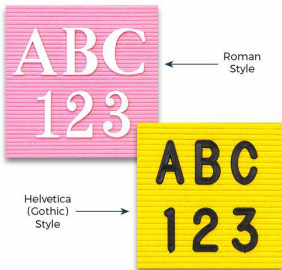

**Open Face Pink Letter Board / Lemon Yellow Felt Letterboard 24x30 Aluminum Frame**

FOR CURRENT PRICING, VISIT THE ID # LISTED ABOVE

**Product Details**

- **Felt Letter Board**
- Choose Pink Letter Board or Lemon Yellow Letter Board
- Overall Felt Letter Board Size: **24 x 30**
- Overall Depth: **1/2"**
- Silver aluminum trim (3/4" wide) borders the felt letter board
- Felt letterboard with 1/4" grooves allows for easy letter and number insertion
- **3/4" White Helvetica letters and numbers included (290 Characters)**
- Hanging Hardware is riveted onto the back for easy wall or ceiling mount
- **24" x 30"** Open Face letter board displays for **INDOOR** use only
- **Optional Black and White Plastic Letter Sets in a Variety of Sizes**
- **Call to Customize Open Face Framed Letter Boards**

**Ordering Options**

- Optional colors for felt letterboard panel
- Optional letter & character sets (**1/2", 3/4", 1", 2", 3"**)

Model	Overall Letter Board Size	Ships Via	Shipping Weight
OFLBFYP-2430	24" x 30"	UPS	19