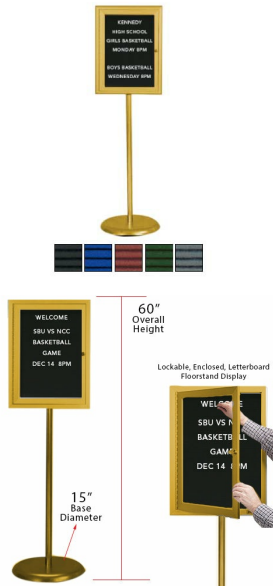

## Indoor Enclosed Letter Board Floor Stand 18 x 24 | Display Case on Pedestal with Satin Gold Finish

FOR CURRENT PRICING, VISIT THE ID # LISTED ABOVE

### Product Details

- Indoor Felt Letter Board Pedestal Sign Holder
- 18x24 Letter Board Display Case Satin Gold Finish
- Durable Aluminum Enclosed Letter Board Floor Stand
- Single Locking Door Cabinet
- Full-length piano hinge cabinet door
- Frame opens right to left
- Security CAM-Lock on front frame door (2 keys)
- Portable Floor Stand, Lift and Carry to Floor Location
- Overall Letterboard Display Case Depth: 2"
- Interior Useable Depth: 5/8"
- Viewing Window Area 13 x 19
- Satin Gold Frame with Gold Pedestal Stand
- Break Resistant Clear Acrylic Window
- 3/4" White Helvetica letters and numbers included (290 Character Sprue Set)
- FELT letterboard with precision grooves for letter and number insertion
- Overall Height: 60"
- Base Diameter: 15"
- High-Quality letterboard felt interior board panel
- Letter Board Display Stand for Indoor Use Only

### Ordering Options

- Optional colors for felt letterboard panel
- Optional letter & character sets (1/2", 3/4", 1", 2", 3")
- Door Window: Break Resistant or Tempered Glass
- Break Resistant Acrylic: 1/8" thick, lightweight (Standard)

Model	Viewable Area	Overall Size (Portrait)	Overall Height	Shipping Weight	Ships Via
LBP1824G	13" Wide x 19" High	18" Wide x 24" High	60"	30 LBS	FedEx