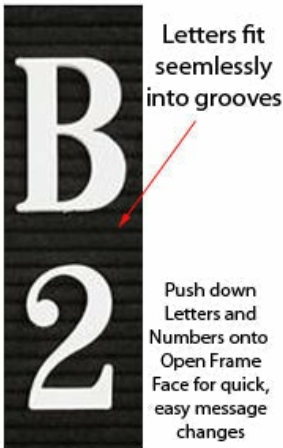

**Open Face Black Plastic Letter Board 24x36 Frame with Rounded Corners**

FOR CURRENT PRICING, VISIT THE ID # LISTED ABOVE  
FREE SHIPPING

**Product Details**

- Value Line Open Face Plastic Letter Board and Frame
- 24x36 Framed Letter Board Display
- Overall Plastic Letter Board Frame Size: 24" Wide x 36" High
- **Plastic Frame (1 1/4" WIDE) borders the letter board**
- Overall Frame Depth: 1"
- Plastic letterboard with 1/4" grooves allows for easy letter and number insertion
- **NO LETTERS ARE INCLUDED (PURCHASE SEPARATELY)**
- Grey Plastic Frame **with Rounded Radius Corners**
- 24x36 Open Face letter boards displays for **INDOOR** use

**Ordering Options**

- Optional letter & character sets (1/2", 3/4", 1", 2", 3")

Grey Frame with **ROUNDED CORNERS**

Model	Overall Letter Board Size	Ships Via	Shipping Weight
OFLBPRC-2436	24" Wide x 36" High	FedEx	7