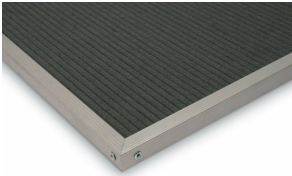

Open Face Felt Letter Board 10x10 Aluminum Frame

FOR CURRENT PRICING, VISIT THE ID # LISTED ABOVE
FREE SHIPPING

Product Details

- **Felt Letter Board**
- Overall Felt Letter Board Size: 10 x 10
- Overall Depth: 1/2"
- Silver aluminum trim (3/4" wide) borders the felt letter board
- Attractive black felt letter board with 1/4" grooves allows for easy letter and number insertion
- **3/4" White Helvetica letters and numbers included (290 Characters)**
- Hanging Hardware is riveted onto the back for easy wall or ceiling mount
- **10" x 10"** Open Face letter board displays for **INDOOR use only**
- **Call to Customize Open Face Framed Letter Boards**

Ordering Options

- Optional colors for felt letterboard panel
- Optional letter & character sets (1/2", 3/4", 1", 2", 3")

***CUSTOM SIZES AVAILABLE | CALL US**

Model	Overall Letter Board Size	Ships Via	Shipping Weight
OFLBF-1010	10" x 10"	UPS	9