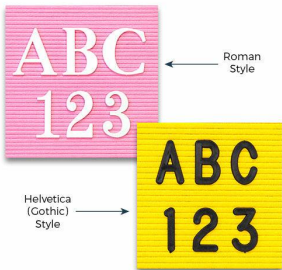

Open Face Pink Letter Board / Lemon Yellow Felt Letterboard 24x24 Aluminum Frame

FOR CURRENT PRICING, VISIT THE ID # LISTED ABOVE

Product Details

- **Felt Letter Board**
- Choose Pink Letter Board or Lemon Yellow Letter Board
- Overall Felt Letter Board Size: **24 x 24**
- Overall Depth: **1/2"**
- Silver aluminum trim (3/4" wide) borders the felt letter board
- Felt letterboard with 1/4" grooves allows for easy letter and number insertion
- **3/4" White Helvetica letters and numbers included (290 Characters)**
- Hanging Hardware is riveted onto the back for easy wall or ceiling mount
- **24" x 24"** Open Face letter board displays for **INDOOR use only**
- **Optional Black and White Plastic Letter Sets in a Variety of Sizes**
- **Call to Customize Open Face Framed Letter Boards**

Ordering Options

- Optional colors for felt letterboard panel
- Optional letter & character sets (**1/2", 3/4", 1", 2", 3"**)

Model	Overall Letter Board Size	Ships Via	Shipping Weight
OFLBFYP-2424	24" x 24"	UPS	18