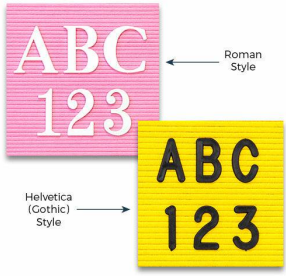

Open Face Pink Letter Board / Lemon Yellow Felt Letterboard 10x10 Aluminum Frame

FOR CURRENT PRICING, VISIT THE ID # LISTED ABOVE

Product Details

- **Felt Letter Board**
- Choose Pink Letter Board or Lemon Yellow Letter Board
- Overall Felt Letter Board Size: **10 x 10**
- Overall Depth: **1/2"**
- Silver aluminum trim (3/4" wide) borders the felt letter board
- Felt letterboard with 1/4" grooves allows for easy letter and number insertion
- **3/4" White Helvetica letters and numbers included (290 Characters)**
- Hanging Hardware is riveted onto the back for easy wall or ceiling mount
- **10" x 10"** Open Face letter board displays **for INDOOR use only**
- **Optional Black and White Plastic Lettersets in a Variety of Sizes**
- **Call to Customize Open Face Framed Letter Boards**

Ordering Options

- Optional colors for felt letterboard panel
- Optional letter & character sets (**1/2", 3/4", 1", 2", 3"**)

Model	Overall Letter Board Size	Ships Via	Shipping Weight
OFLBFYP-1620	16" x 20"	UPS	9