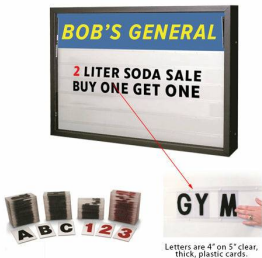

Optional BACK-LIT LED Lighted Ordering Options

*THIS IS OPTIONAL. IF YOU DECIDE YOU WANT YOUR READER BOARD MESSAGE TO BE BACK-LIGHTED, REVIEW INFO BELOW.

LED LIGHTS BRIGHTER & LONGER LASTING

Go GREEN with our energy saving LED Lights. Interior BACK-LIT LED Lights are positioned behind the translucent white acrylic to SHOWCASE; messages, menus, and other announcements. LED lights are long lasting, and energy efficient. Having your Message Back-Lighted will allow passerby traffic to see your messages anytime of day, and of-course at night time from far distances.

- UL approved LED Lighting
- Cool White LED Lighting
- LED Life: 50,000 hours

**We provide a 3-wire cord attached to the ballast / transformer inside the display case. When installing you should use a licensed electrician / installer to bring power to the display. The installer will best decide where to exit the hardwire provided (we do not provide an exit hole as we feel its best for the installer to decide the best exit point for power supply).