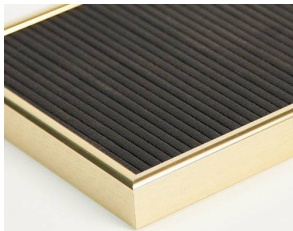

## Open Face 8 x 10 Classic Metal Framed Black Vinyl Letter Board

FOR CURRENT PRICING, VISIT THE ID # LISTED ABOVE  
FREE SHIPPING

### Product Details

Variety of Letter Set Options to Choose From

5 Sizes: 1/2", 3/4", 1", 2" & 3"

#15 Classic Style Metal Frame Profile

- Access Letterboards
- **8" x 10" Letterboard**
- Letter Board with Changeable Letters
- Open Face Metal Framed Letter Board
- **BLACK Letter Board**
- Metal Frame Profile: 3/8" Wide ( )
- Durable Black Vinyl Covered Letter Board
- Classic Picture Frame Style with Rounded Profile Face
- #15 frame Profile (3/8" Wide) borders the vinyl letter board
- Aluminum Frame
- 7 Popular Metal Frame Finishes
- Portrait and Landscape Sizes
- 8"x10" is the Outside Frame Dimension
- Overall Frame Depth: 1"
- Letterboard with 1/4" grooves allows for easy letter and number insertion
- 3/4" White Helvetica letters and numbers included (290 Characters)
- Optional Plastic Letters Sets Sizes in Helvetica and Roman Fonts
- Ideal for Signs, Messages, Menus, Directories, Other Info + Announcements
- Hanging Hardware on the frame back for easy wall or ceiling mount.
- Access Letterboards Open Face 8 x 10 Display for INDOOR use

### Ordering Options

- Frame Orientation: Portrait or Landscape
- Optional letter & character sets (1/2", 3/4", 1", 2", 3")

Vinyl or Felt available in More Colors  
(Blue, Green, Grey, Burgundy, White)  
**CUSTOM LARGER SIZES AVAILABLE | CALL US**