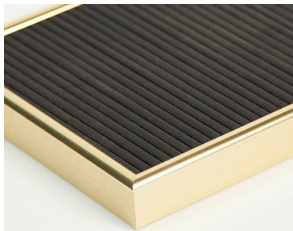

Open Face 8 x 10 Classic Metal Framed Black Vinyl Letter Board

FOR CURRENT PRICING, VISIT THE ID # LISTED ABOVE
FREE SHIPPING

Product Details

Variety of Letter Set Options to Choose From

5 Sizes: 1/2", 3/4", 1", 2" & 3"

#15 Classic Style Metal Frame Profile

- Access Letterboards
- **8" x 10" Letterboard**
- Letter Board with Changeable Letters
- Open Face Metal Framed Letter Board
- **BLACK Letter Board**
- Metal Frame Profile: 3/8" Wide ()
- Durable Black Vinyl Covered Letter Board
- Classic Picture Frame Style with Rounded Profile Face
- #15 frame Profile (3/8" Wide) borders the vinyl letter board
- Aluminum Frame
- 7 Popular Metal Frame Finishes
- Portrait and Landscape Sizes
- 8"x10" is the Outside Frame Dimension
- Overall Frame Depth: 1"
- Letterboard with 1/4" grooves allows for easy letter and number insertion
- 3/4" White Helvetica letters and numbers included (290 Characters)
- Optional Plastic Letters Sets Sizes in Helvetica and Roman Fonts
- Ideal for Signs, Messages, Menus, Directories, Other Info + Announcements
- Hanging Hardware on the frame back for easy wall or ceiling mount.
- Access Letterboards Open Face 8 x 10 Display for INDOOR use

Ordering Options

- Frame Orientation: Portrait or Landscape
- Optional letter & character sets (1/2", 3/4", 1", 2", 3")

Vinyl or Felt available in More Colors
(Blue, Green, Grey, Burgundy, White)
CUSTOM LARGER SIZES AVAILABLE | CALL US