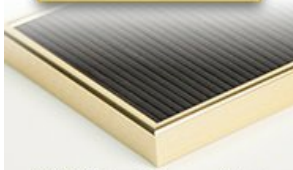

Open Face 14 x 14 Classic Metal Framed Black Vinyl Letter Board

FOR CURRENT PRICING, VISIT THE ID # LISTED ABOVE
FREE SHIPPING

Product Details

- Access Letterboards
- **14" x 14" Letterboard**
- Letter Board with Changeable Letters
- Open Face Metal Framed Letter Board
- **BLACK Letter Board**
- Metal Frame Profile: 3/8" Wide ()
- Durable Black Vinyl Covered Letter Board
- Classic Picture Frame Style with Rounded Profile Face
- #15 frame Profile (3/8" Wide) borders the vinyl letter board
- Aluminum Frame
- 7 Popular Metal Frame Finishes
- Square Sizes
- 14"x14" is the Outside Frame Dimension
- Overall Frame Depth: 1"
- Letterboard with 1/4" grooves allows for easy letter and number insertion
- 3/4" White Helvetica letters and numbers included (290 Characters)
- Optional Plastic Letters Sets Sizes in Helvetica and Roman Fonts
- Ideal for Signs, Messages, Menus, Directories, Other Info + Announcements
- Hanging Hardware on the frame back for easy wall or ceiling mount.
- Access Letterboards Open Face 14 x 14 Display [for INDOOR use](#)

30+ Standard Sizes

#15 Metal Frame Style

Ordering Options

- Frame Orientation: Square
- Optional letter & character sets (1/2", 3/4", 1", 2", 3")

Vinyl or Felt available in More Colors

(Blue, Green, Grey, Burgundy, White)