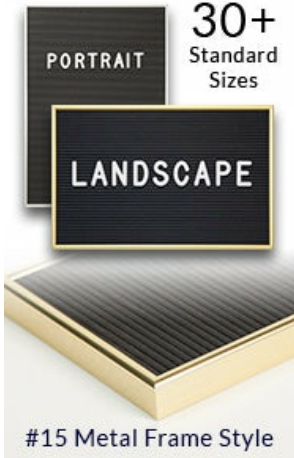

**Open Face 18 x 24 Classic Metal Framed Black Vinyl Letter Board**

FOR CURRENT PRICING, VISIT THE ID # LISTED ABOVE  
FREE SHIPPING

**Product Details**

- Access Letterboards
- **18" x 24" Letterboard**
- Letter Board with Changeable Letters
- Open Face Metal Framed Letter Board
- **BLACK Letter Board**
- Metal Frame Profile: 3/8" Wide ( )
- Durable Black Vinyl Covered Letter Board
- Classic Picture Frame Style with Rounded Profile Face
- #15 frame Profile (3/8" Wide) borders the vinyl letter board
- Aluminum Frame
- 7 Popular Metal Frame Finishes
- Portrait and Landscape Sizes
- 18"x24" is the Outside Frame Dimension
- Overall Frame Depth: 1"
- Letterboard with 1/4" grooves allows for easy letter and number insertion
- 3/4" White Helvetica letters and numbers included (290 Characters)
- Optional Plastic Letters Sets Sizes in Helvetica and Roman Fonts
- Ideal for Signs, Messages, Menus, Directories, Other Info + Announcements
- Hanging Hardware on the frame back for easy wall or ceiling mount.
- Access Letterboards Open Face 18 x 24 Display for INDOOR use

**Ordering Options**

- Frame Orientation: Portrait or Landscape
- Optional letter & character sets (1/2", 3/4", 1", 2", 3")

**Vinyl or Felt available in More Colors**  
(Blue, Green, Grey, Burgundy, White)

**CUSTOM LARGER SIZES AVAILABLE | CALL US**

**30+**  
Standard  
Sizes

Variety of Letter Set  
Options to Choose From

Helvetica

Roman

5 Different Sizes:  
1/2", 3/4", 1", 2", & 3"

Model	Letter Board (Overall Frame Size)	Viewable Area	Orientation	Ship Wt.
OFLETM-1824	18" x 24"	17 1/4" x 23 1/4"	Portrait or Landscape	8 LBS