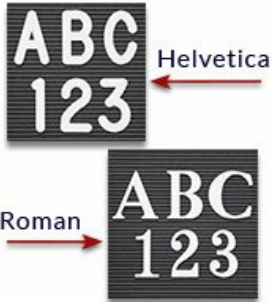

**Open Face 10 x 12 Wood 361 Framed Vinyl Letter Board**

FOR CURRENT PRICING, VISIT THE ID # LISTED ABOVE  
FREE SHIPPING

**Product Details**

- Access Wood 361 Letterboards
- 10" x 12" Wooden Letterboard and Directory
- Letter Board with Changeable Letters
- Open Face Wood Framed Letter Board
- **BLACK Letter Board**
- Wood Frame Profile: 1 3/16" Wide ()
- Durable Black Vinyl Covered Letter Board
- Wooden Picture Frame Style with Flat Profile
- #361 Wood Frame Profile (1 3/16" Wide) borders the vinyl letter board
- Natural Wood Stained Frame
- 10 Popular Wood Frame Finishes
- Portrait and Landscape Sizes
- 10"x12" is the Outside Frame Dimension
- Overall Frame Depth: 3/4"
- Letterboard with 1/4" grooves allows for easy letter and number insertion
- 3/4" White Helvetica letters and numbers included (290 Characters)
- Optional Plastic Letters Sets Sizes in Helvetica and Roman Fonts
- Ideal for Signs, Messages, Menus, Directories, Other Info + Announcements
- Hanging Hardware on the frame back for easy wall or ceiling mount.
- Access Letterboards Open Face 10 x 12 Display for INDOOR use

**Ordering Options**

- Frame Orientation: Portrait or Landscape
- Optional letter & character sets (1/2", 3/4", 1", 2", 3")

**Vinyl or Felt available in More Colors**  
(Blue, Green, Grey, Burgundy, White)

**CUSTOM LARGER SIZES AVAILABLE | CALL US**

361 Wood Profile

Variety of Letter Set Options to Choose From

5 Different Sizes:  
1/2", 3/4", 1", 2", & 3"

Model	Letter Board (Overall Frame Size)	Viewable Area	Orientation	Ship Wt.
OFLETW361-1012	10" x 12"	7 5/8" x 9 5/8"	Portrait or Landscape	3 LBS