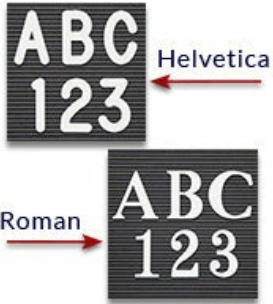

Open Face 12 x 16 Classic Metal Framed Black Vinyl Letter Board

FOR CURRENT PRICING, VISIT THE ID # LISTED ABOVE
FREE SHIPPING

Product Details

- Access Letterboards
- **12" x 16" Letterboard**
- Letter Board with Changeable Letters
- Open Face Metal Framed Letter Board
- **BLACK Letter Board**
- Metal Frame Profile: 3/8" Wide ()
- Durable Black Vinyl Covered Letter Board
- Classic Picture Frame Style with Rounded Profile Face
- #15 frame Profile (3/8" Wide) borders the vinyl letter board
- Aluminum Frame
- 7 Popular Metal Frame Finishes
- Portrait and Landscape Sizes
- 12"x16" is the Outside Frame Dimension
- Overall Frame Depth: 1"
- Letterboard with 1/4" grooves allows for easy letter and number insertion
- 3/4" White Helvetica letters and numbers included (290 Characters)
- Optional Plastic Letters Sets Sizes in Helvetica and Roman Fonts
- Ideal for Signs, Messages, Menus, Directories, Other Info + Announcements
- Hanging Hardware on the frame back for easy wall or ceiling mount.
- Access Letterboards Open Face 12 x 16 Display for INDOOR use

#15 Metal Frame Style

Variety of Letter Set Options to Choose From

5 Different Sizes:
1/2", 3/4", 1", 2", & 3"

Ordering Options

- Frame Orientation: Portrait or Landscape
- Optional letter & character sets (1/2", 3/4", 1", 2", 3")

Vinyl or Felt available in More Colors
(Blue, Green, Grey, Burgundy, White)
CUSTOM LARGER SIZES AVAILABLE | CALL US

Model	Letter Board (Overall Frame Size)	Viewable Area	Orientation	Ship Wt.
OFLETM-1216	12" x 16"	11 1/4" x 15 1/4"	Portrait or Landscape	4 LBS