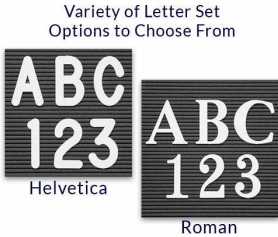

## Open Face 12 x 16 Classic Metal Framed Black Vinyl Letter Board

FOR CURRENT PRICING, VISIT THE ID # LISTED ABOVE  
FREE SHIPPING

### Product Details

- Access Letterboards
- **12" x 16" Letterboard**
- Letter Board with Changeable Letters
- Open Face Metal Framed Letter Board
- **BLACK Letter Board**
- Metal Frame Profile: **3/8"** Wide ( )
- Durable Black Vinyl Covered Letter Board
- Classic Picture Frame Style with Rounded Profile Face
- #15 frame Profile (**3/8" Wide**) borders the vinyl letter board
- Aluminum Frame
- 7 Popular Metal Frame Finishes
- **Portrait and Landscape Sizes**
- **12"x16"** is the Outside Frame Dimension
- Overall Frame Depth: **1"**
- Letterboard with **1/4"** grooves allows for easy letter and number insertion
- **3/4" White Helvetica letters and numbers included (290 Characters)**
- Optional Plastic Letters Sets Sizes in Helvetica and Roman Fonts
- Ideal for Signs, Messages, Menus, Directories, Other Info + Announcements
- Hanging Hardware on the frame back for easy wall or ceiling mount.
- Access Letterboards Open Face **12 x 16** Display **for INDOOR use**

### Ordering Options

- Frame Orientation: Portrait or Landscape
- Optional letter & character sets (**1/2", 3/4", 1", 2", 3"**)

**Vinyl or Felt available in More Colors**

(Blue, Green, Grey, Burgundy, White)

**CUSTOM LARGER SIZES AVAILABLE | CALL US**

5 Sizes: 1/2", 3/4", 1", 2" & 3"

Model	Letter Board (Overall Frame Size)	Viewable Area	Orientation	Ship Wt.
OFLETM-1216	12" x 16"	11 1/4" x 15 1/4"	Portrait or Landscape	4 LBS