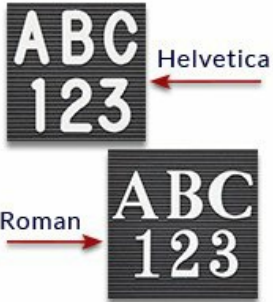

Open Face 13 x 19 Classic Metal Framed Black Vinyl Letter Board

FOR CURRENT PRICING, VISIT THE ID # LISTED ABOVE
FREE SHIPPING

Product Details

- Access Letterboards
- **13" x 19" Letterboard**
- Letter Board with Changeable Letters
- Open Face Metal Framed Letter Board
- **BLACK Letter Board**
- Metal Frame Profile: 3/8" Wide ()
- Durable Black Vinyl Covered Letter Board
- Classic Picture Frame Style with Rounded Profile Face
- #15 frame Profile (3/8" Wide) borders the vinyl letter board
- Aluminum Frame
- 7 Popular Metal Frame Finishes
- Portrait and Landscape Sizes
- 13"x19" is the Outside Frame Dimension
- Overall Frame Depth: 1"
- Letterboard with 1/4" grooves allows for easy letter and number insertion
- 3/4" White Helvetica letters and numbers included (290 Characters)
- Optional Plastic Letters Sets Sizes in Helvetica and Roman Fonts
- Ideal for Signs, Messages, Menus, Directories, Other Info + Announcements
- Hanging Hardware on the frame back for easy wall or ceiling mount.
- Access Letterboards Open Face 13 x 19 Display for INDOOR use

Ordering Options

- Frame Orientation: Portrait or Landscape
- Optional letter & character sets (1/2", 3/4", 1", 2", 3")

Vinyl or Felt available in More Colors
(Blue, Green, Grey, Burgundy, White)

CUSTOM LARGER SIZES AVAILABLE | CALL US

Variety of Letter Set Options to Choose From

5 Different Sizes:
1/2", 3/4", 1", 2", & 3"

Model	Letter Board (Overall Frame Size)	Viewable Area	Orientation	Ship Wt.
OFLETM-1319	13" x 19"	12 1/4" x 18 1/4"	Portrait or Landscape	5 LBS