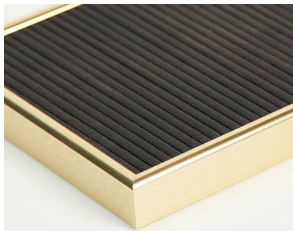

Product Sheet

Item ID # OFLETM-1818

Open Face 18 x 18 Classic Metal Framed Black Vinyl Letter Board

FOR CURRENT PRICING, VISIT THE ID # LISTED ABOVE
FREE SHIPPING

Product Details

Variety of Letter Set Options to Choose From

5 Sizes: 1/2", 3/4", 1", 2" & 3"

#15 Classic Style Metal Frame Profile

- Access Letterboards
- **18" x 18" Letterboard**
- Letter Board with Changeable Letters
- Open Face Metal Framed Letter Board
- **BLACK Letter Board**
- Metal Frame Profile: 3/8" Wide ()
- Durable Black Vinyl Covered Letter Board
- Classic Picture Frame Style with Rounded Profile Face
- #15 frame Profile (3/8" Wide) borders the vinyl letter board
- Aluminum Frame
- 7 Popular Metal Frame Finishes
- Square Sizes
- 18"x18" is the Outside Frame Dimension
- Overall Frame Depth: 1"
- Letterboard with 1/4" grooves allows for easy letter and number insertion
- 3/4" White Helvetica letters and numbers included (290 Characters)
- Optional Plastic Letters Sets Sizes in Helvetica and Roman Fonts
- Ideal for Signs, Messages, Menus, Directories, Other Info + Announcements
- Hanging Hardware on the frame back for easy wall or ceiling mount.
- Access Letterboards Open Face 18 x 18 Display [for INDOOR use](#)

Ordering Options

- Frame Orientation: Square
- Optional letter & character sets (1/2", 3/4", 1", 2", 3")

Vinyl or Felt available in More Colors
(Blue, Green, Grey, Burgundy, White)
CUSTOM LARGER SIZES AVAILABLE | CALL US