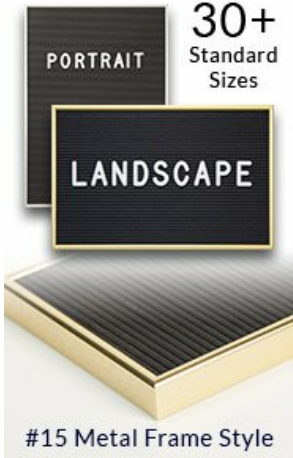

Open Face 12 x 36 Classic Metal Framed Black Vinyl Letter Board

FOR CURRENT PRICING, VISIT THE ID # LISTED ABOVE
FREE SHIPPING

Product Details

- Access Letterboards
- **12" x 36" Letterboard**
- Letter Board with Changeable Letters
- Open Face Metal Framed Letter Board
- **BLACK Letter Board**
- Metal Frame Profile: 3/8" Wide ()
- Durable Black Vinyl Covered Letter Board
- Classic Picture Frame Style with Rounded Profile Face
- #15 frame Profile (3/8" Wide) borders the vinyl letter board
- Aluminum Frame
- 7 Popular Metal Frame Finishes
- Portrait and Landscape Sizes
- 12"x36" is the Outside Frame Dimension
- Overall Frame Depth: 1"
- Letterboard with 1/4" grooves allows for easy letter and number insertion
- 3/4" White Helvetica letters and numbers included (290 Characters)
- Optional Plastic Letters Sets Sizes in Helvetica and Roman Fonts
- Ideal for Signs, Messages, Menus, Directories, Other Info + Announcements
- Hanging Hardware on the frame back for easy wall or ceiling mount.
- Access Letterboards Open Face 12 x 36 Display for INDOOR use

Vinyl Letter Board Ordering Options

- Frame Orientation: Portrait or Landscape
- Optional letter & character sets (1/2", 3/4", 1", 2", 3")

Vinyl or Felt available in More Colors
(Blue, Green, Grey, Burgundy, White)

CUSTOM LARGER SIZES AVAILABLE | CALL US

Variety of Letter Set Options to Choose From

5 Different Sizes:
1/2", 3/4", 1", 2", & 3"

Model	Letter Board (Overall Frame Size)	Viewable Area	Orientation	Ship Wt.
OFLETM-1236	12" x 36"	11 1/4" x 35 1/4"	Portrait or Landscape	8 LBS