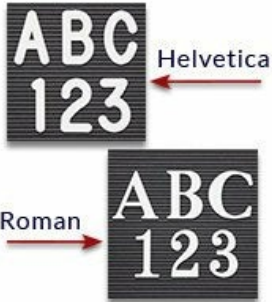

Open Face 12 x 36 Classic Metal Framed Black Vinyl Letter Board

FOR CURRENT PRICING, VISIT THE ID # LISTED ABOVE
FREE SHIPPING

Product Details

- Access Letterboards
- **12" x 36" Letterboard**
- Letter Board with Changeable Letters
- Open Face Metal Framed Letter Board
- **BLACK Letter Board**
- Metal Frame Profile: 3/8" Wide ()
- Durable Black Vinyl Covered Letter Board
- Classic Picture Frame Style with Rounded Profile Face
- #15 frame Profile (3/8" Wide) borders the vinyl letter board
- Aluminum Frame
- 7 Popular Metal Frame Finishes
- Portrait and Landscape Sizes
- 12"x36" is the Outside Frame Dimension
- Overall Frame Depth: 1"
- Letterboard with 1/4" grooves allows for easy letter and number insertion
- 3/4" White Helvetica letters and numbers included (290 Characters)
- Optional Plastic Letters Sets Sizes in Helvetica and Roman Fonts
- Ideal for Signs, Messages, Menus, Directories, Other Info + Announcements
- Hanging Hardware on the frame back for easy wall or ceiling mount.
- Access Letterboards Open Face 12 x 36 Display for INDOOR use

Vinyl Letter Board Ordering Options

- Frame Orientation: Portrait or Landscape
- Optional letter & character sets (1/2", 3/4", 1", 2", 3")

Vinyl or Felt available in More Colors
(Blue, Green, Grey, Burgundy, White)

CUSTOM LARGER SIZES AVAILABLE | CALL US

Variety of Letter Set Options to Choose From

5 Different Sizes:
1/2", 3/4", 1", 2", & 3"

Model	Letter Board (Overall Frame Size)	Viewable Area	Orientation	Ship Wt.
OFLETM-1236	12" x 36"	11 1/4" x 35 1/4"	Portrait or Landscape	8 LBS