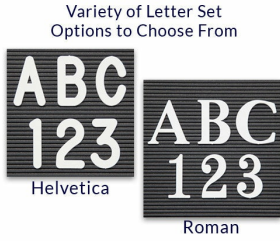

**Open Face 10 x 12 Classic Metal Framed Black Vinyl Letter Board**

FOR CURRENT PRICING, VISIT THE ID # LISTED ABOVE  
FREE SHIPPING

**Product Details**

7 Metal Finishes to Choose From

- Access Letterboards
- **10" x 12" Letterboard**
- Letter Board with Changeable Letters
- Open Face Metal Framed Letter Board
- **BLACK Letter Board**
- Metal Frame Profile: 3/8" Wide ( )
- Durable Black Vinyl Covered Letter Board
- Classic Picture Frame Style with Rounded Profile Face
- #15 frame Profile (3/8" Wide) borders the vinyl letter board
- Aluminum Frame
- 7 Popular Metal Frame Finishes
- Portrait and Landscape Sizes
- 10"x12" is the Outside Frame Dimension
- Overall Frame Depth: 1"
- Letterboard with 1/4" grooves allows for easy letter and number insertion
- 3/4" White Helvetica letters and numbers included (290 Characters)
- Optional Plastic Letters Sets Sizes in Helvetica and Roman Fonts
- Ideal for Signs, Messages, Menus, Directories, Other Info + Announcements
- Hanging Hardware on the frame back for easy wall or ceiling mount.
- Access Letterboards Open Face 10 x 12 Display **for INDOOR use**

**Ordering Options**

- Frame Orientation: Portrait or Landscape
- Optional letter & character sets (1/2", 3/4", 1", 2", 3")

**Vinyl or Felt available in More Colors**

(Blue, Green, Grey, Burgundy, White)

**CUSTOM LARGER SIZES AVAILABLE | CALL US**

5 Sizes: 1/2", 3/4", 1", 2" & 3"

Model	Letter Board (Overall Frame Size)	Viewable Area	Orientation	Ship Wt.
OFLETM-1012	10" x 12"	9 1/4" x 11 1/4"	Portrait or Landscape	3 LBS