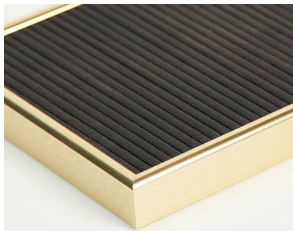

## Open Face 20 x 20 Classic Metal Framed Black Vinyl Letter Board

FOR CURRENT PRICING, VISIT THE ID # LISTED ABOVE  
FREE SHIPPING

### Product Details

Variety of Letter Set Options to Choose From

5 Sizes: 1/2", 3/4", 1", 2" & 3"

#15 Classic Style Metal Frame Profile

- Access Letterboards
- **20" x 20" Letterboard**
- Letter Board with Changeable Letters
- Open Face Metal Framed Letter Board
- **BLACK Letter Board**
- Metal Frame Profile: 3/8" Wide ( )
- Durable Black Vinyl Covered Letter Board
- Classic Picture Frame Style with Rounded Profile Face
- #15 frame Profile (3/8" Wide) borders the vinyl letter board
- Aluminum Frame
- 7 Popular Metal Frame Finishes
- Square Sizes
- 20"x20" is the Outside Frame Dimension
- Overall Frame Depth: 1"
- Letterboard with 1/4" grooves allows for easy letter and number insertion
- 3/4" White Helvetica letters and numbers included (290 Characters)
- Optional Plastic Letters Sets Sizes in Helvetica and Roman Fonts
- Ideal for Signs, Messages, Menus, Directories, Other Info + Announcements
- Hanging Hardware on the frame back for easy wall or ceiling mount.
- Access Letterboards Open Face 20 x 20 Display for INDOOR use

### Ordering Options

- Frame Orientation: Square
- Optional letter & character sets (1/2", 3/4", 1", 2", 3")

Vinyl or Felt available in More Colors  
(Blue, Green, Grey, Burgundy, White)  
**CUSTOM LARGER SIZES AVAILABLE | CALL US**