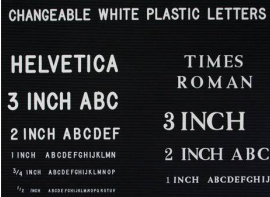

24x36 Changeable Letter Board Upscale Hospitality Satin Aluminum Wall Displays

FOR CURRENT PRICING, VISIT THE ID # LISTED ABOVE

Product Details

- **Elegant Hospitality Frame Letter Board**
- **Heavy-Duty, Upscale Message Display**
- Letter Board with Changeable Letters
- **Open Face Frame - No Acrylic Overlay**
- Open Face Allows Easily Change of your Message
- 24x36 Letter Board Size
- **Black Vinyl Grooved Letter Board Panel**
- **Frame Size 24" x 36"**
- **Frame Top opening with "Lift-Top" Feature**
- Tamper-Proof concealed sign track design
- All Aluminum rustproof construction
- Made from recycled durable aluminum
- Frame corners are meticulously and permanently joined together
- Includes 3/4" White Helvetica Plastic Letters Sprue Set
- **Made in America**
- **24x36 Hospitality Letter Board Wall Display Ideal for Restaurants, Hotels**
- Open Face 24 x 36 Letterboard Frames Designed **for Indoor Use**

Ordering Options

- Frame Orientation: Portrait or Landscape
- Optional letter & character sets (1/2", 3/4", 1", 2", 3")

Model	Letterboard Size	Viewable Area	Weight	Ships Via
GLW43	24" x 36"	22 3/4" x 34 3/4"	10 LBS	UPS