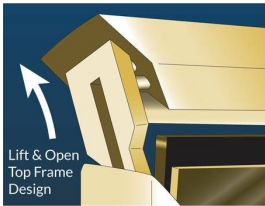

24x36 Changeable Letter Board Upscale Hospitality Satin Aluminum Wall Displays

FOR CURRENT PRICING, VISIT THE ID # LISTED ABOVE

Product Details

- **Elegant Hospitality Frame Letter Board**
- **Heavy-Duty, Upscale Message Display**
- Letter Board with Changeable Letters
- **Open Face Frame - No Acrylic Overlay**
- Open Face Allows Easily Change of your Message
- 24x36 Letter Board Size
- **Black Vinyl Grooved Letter Board Panel**
- **Frame Size 24" x 36"**
- **Frame Top opening with "Lift-Top" Feature**
- Tamper-Proof concealed sign track design
- All Aluminum rustproof construction
- Made from recycled durable aluminum
- Frame corners are meticulously and permanently joined together
- Includes 3/4" White Helvetica Plastic Letters Sprue Set
- **Made in America**
- **24x36 Hospitality Letter Board Wall Display Ideal for Restaurants, Hotels**
- Open Face 24 x 36 Letterboard Frames Designed **for Indoor Use**

Ordering Options

- Frame Orientation: Portrait or Landscape
- Optional letter & character sets (1/2", 3/4", 1", 2", 3")

Model	Letterboard Size	Viewable Area	Weight	Ships Via
GLW43	24" x 36"	22 3/4" x 34 3/4"	10 LBS	UPS