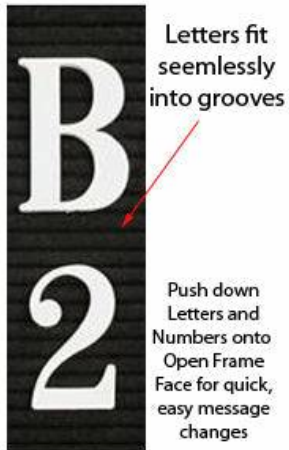

Product Sheet

Item ID # OFLBPH-1620

Open Face 16x20 Plastic Framed Letter Board with OPEN/CLOSED Header Accessory

FOR CURRENT PRICING, VISIT THE ID # LISTED ABOVE
FREE SHIPPING

Product Details

- Open Face Plastic Black Letter Board comes with Header
- 16x20 Framed Letter Board Display mounts on to wall, windows (doors), and Easels
- Black Plastic Frame Borders the Black Plastic Letter Board
- Comes with Clear 10" Wide U-SHAPED Header (RED Open and Closed Message Included). OR Create your own message and place inside the Clear Header Accessory. Simply flip the Header as needed for appropriate message.
- Durable, High Impact Plastic Surface is easy to clean
- Overall Plastic Letter Board Frame Size: 16" Wide x 20" High
- Orientation: Portrait
- 3/4" White Changeable Letter Set is Included
- Plastic Letterboard with 1/4" grooves allows for easy letter and number insertion
- **Mounting Hardware (Suction Cups and Easel) NOT Included**
- 16x20 Open Face letter boards displays for INDOOR use

Ordering Options

- Optional letter & character sets (1/2", 3/4", 1", 2", 3")

Model	Overall Letter Board Size	Ships Via	Shipping Weight
OFLBPH-1620	16" Wide x 20" High	UPS	3