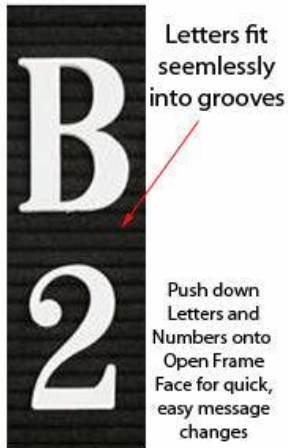

Product Sheet

Item ID # OFLBPH-1620

Open Face 16x20 Plastic Framed Letter Board with OPEN/CLOSED Header Accessory

FOR CURRENT PRICING, VISIT THE ID # LISTED ABOVE
FREE SHIPPING

Product Details

- Open Face Plastic Black Letter Board comes with Header
- 16x20 Framed Letter Board Display mounts on to wall, windows (doors), and Easels
- Black Plastic Frame Borders the Black Plastic Letter Board
- Comes with Clear 10" Wide U-SHAPED Header (RED Open and Closed Message Included). OR Create your own message and place inside the Clear Header Accessory. Simply flip the Header as needed for appropriate message.
- Durable, High Impact Plastic Surface is easy to clean
- Overall Plastic Letter Board Frame Size: 16" Wide x 20" High
- Orientation: Portrait
- 3/4" White Changeable Letter Set is Included
- Plastic Letterboard with 1/4" grooves allows for easy letter and number insertion
- **Mounting Hardware (Suction Cups and Easel) NOT Included**
- 16x20 Open Face letter boards displays for INDOOR use

Ordering Options

- Optional letter & character sets (1/2", 3/4", 1", 2", 3")

Model	Overall Letter Board Size	Ships Via	Shipping Weight
OFLBPH-1620	16" Wide x 20" High	UPS	3