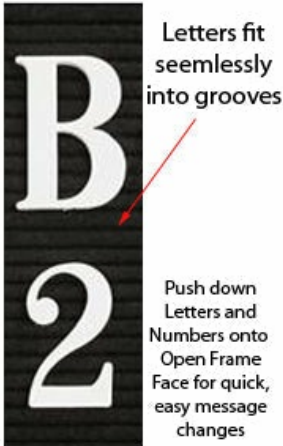

Product Sheet

Item ID # OFLBPCARD-2228

Open Face Thermoformed Plastic Letter Board 22x28 with Card Board Backer

FOR CURRENT PRICING, VISIT THE ID # LISTED ABOVE
FREE SHIPPING

Product Details

- Open Face Thermoformed Plastic Black Letter Board
- 22x28 Framed Letter Board Display with Card Board Backer
- Thermoformed Plastic Surface is easy to clean
- Card Board Backing
- Overall Plastic Letter Board Frame Size: 22" Wide x 28" High
- Orientation: Portrait
- Plastic letterboard with 3/16" grooves allows for easy letter and number insertion
- **NO LETTERS ARE INCLUDED (PURCHASE SEPARATELY)**
- 22x28 Open Face letter boards displays for **INDOOR** use

Ordering Options

- Optional letter & character sets (1/2", 3/4", 1", 2", 3")

Letter Panel is Supported by Card Board Backer

Model	Overall Letter Board Size	Ships Via	Shipping Weight
OFLBPCARD-2228	22" Wide x 28" High	FedEx	2