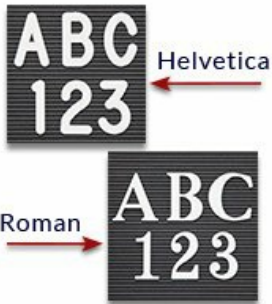

Open Face 15 x 20 Wood 361 Framed Vinyl Letter Board

FOR CURRENT PRICING, VISIT THE ID # LISTED ABOVE
FREE SHIPPING

Product Details

- Access Wood 361 Letterboards
- **15" x 20" Wooden Letterboard and Directory**
- Letter Board with Changeable Letters
- Open Face Wood Framed Letter Board
- **BLACK Letter Board**
- Wood Frame Profile: 1 3/16" Wide ()
- Durable Black Vinyl Covered Letter Board
- Wooden Picture Frame Style with Flat Profile
- #361 Wood Frame Profile (1 3/16" Wide) borders the vinyl letter board
- Natural Wood Stained Frame
- 10 Popular Wood Frame Finishes
- Portrait and Landscape Sizes
- 15"x20" is the Outside Frame Dimension
- Overall Frame Depth: 3/4"
- Letterboard with 1/4" grooves allows for easy letter and number insertion
- 3/4" White Helvetica letters and numbers included (290 Characters)
- Optional Plastic Letters Sets Sizes in Helvetica and Roman Fonts
- Ideal for Signs, Messages, Menus, Directories, Other Info + Announcements
- Hanging Hardware on the frame back for easy wall or ceiling mount.
- Access Letterboards Open Face 15 x 20 Display **for INDOOR use**

Ordering Options

- Frame Orientation: Portrait or Landscape
- Optional letter & character sets (1/2", 3/4", 1", 2", 3")

Vinyl or Felt available in More Colors
(Blue, Green, Grey, Burgundy, White)

CUSTOM LARGER SIZES AVAILABLE | CALL US

361 Wood Profile

Variety of Letter Set Options to Choose From

5 Different Sizes:
1/2", 3/4", 1", 2", & 3"

Model	Letter Board (Overall Frame Size)	Viewable Area	Orientation	Ship Wt.
OFLETW361-1520	15" x 20"	12 5/8" x 17 5/8"	Portrait or Landscape	6 LBS