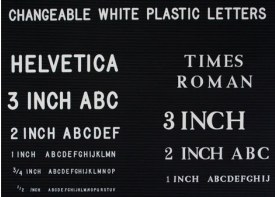

## 30x40 Changeable Letter Board Upscale Hospitality Wall Displays

FOR CURRENT PRICING, VISIT THE ID # LISTED ABOVE

### Product Details

- **Elegant Hospitality Frame Letter Board**
- **Heavy-Duty, Upscale Message Display**
- Letter Board with Changeable Letters
- **Open Face Frame - No Acrylic Overlay**
- Open Face Allows Easily Change of your Message
- 30x40 Letter Board Size
- **Black Vinyl Grooved Letter Board Panel**
- **Frame Size 30" x 40"**
- **Frame Top opening with "Lift-Top" Feature**
- Tamper-Proof concealed sign track design
- All Aluminum rustproof construction
- Made from recycled durable aluminum
- Frame corners are meticulously and permanently joined together
- Includes 3/4" White Helvetica Plastic Letters Sprue Set
- **Made in America**
- **30x40 Hospitality Letter Board Wall Display Ideal for Restaurants, Hotels**
- Open Face 30 x 40 Letterboard Frames Designed **for Indoor Use**

### Ordering Options

- Frame Orientation: Portrait or Landscape
- Optional letter & character sets (1/2", 3/4", 1", 2", 3")

Model	Letterboard Size	Viewable Area	Weight	Ships Via
GLW44	30" x 40"	28 3/4" x 38 3/4"	12 LBS	UPS