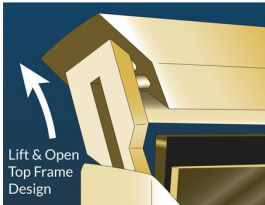

### Product Details

- **Elegant Hospitality Frame Letter Board**
- **Heavy-Duty, Upscale Message Display**
- Letter Board with Changeable Letters
- **Open Face Frame - No Acrylic Overlay**
- Open Face Allows Easily Change of your Message
- 30x40 Letter Board Size
- **Black Vinyl Grooved Letter Board Panel**
- **Frame Size 30" x 40"**
- **Frame Top opening with "Lift-Top" Feature**
- Tamper-Proof concealed sign track design
- All Aluminum rustproof construction
- Made from recycled durable aluminum
- Frame corners are meticulously and permanently joined together
- Includes 3/4" White Helvetica Plastic Letters Sprue Set
- **Made in America**
- **30x40 Hospitality Letter Board Wall Display Ideal for Restaurants, Hotels**
- Open Face 30 x 40 Letterboard Frames Designed **for Indoor Use**

### Ordering Options

- Frame Orientation: Portrait or Landscape
- Optional letter & character sets (1/2", 3/4", 1", 2", 3")

Model	Letterboard Size	Viewable Area	Weight	Ships Via
GLW44	30" x 40"	28 3/4" x 38 3/4"	12 LBS	UPS