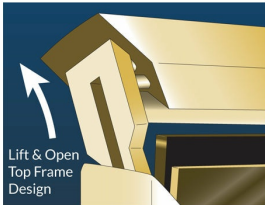

### Product Details

- **Elegant Hospitality Frame Letter Board**
- **Heavy-Duty, Upscale Message Display**
- Letter Board with Changeable Letters
- **Open Face Frame - No Acrylic Overlay**
- Open Face Allows Easily Change of your Message
- 14x22 Letter Board Size
- **Black Vinyl Grooved Letter Board Panel**
- **Frame Size 14" x 22"**
- **Frame Top opening with "Lift-Top" Feature**
- Tamper-Proof concealed sign track design
- All Aluminum rustproof construction
- Made from recycled durable aluminum
- Frame corners are meticulously and permanently joined together
- Includes 3/4" White Helvetica Plastic Letters Sprue Set
- **Made in America**
- **14x22 Hospitality Letter Board Wall Display Ideal for Restaurants, Hotels**
- Open Face 14 x 22 Letterboard Frames Designed **for Indoor Use**

### Ordering Options

- Frame Orientation: Portrait or Landscape
- Optional letter & character sets (1/2", 3/4", 1", 2", 3")

Model	Letterboard Size	Viewable Area	Weight	Ships Via
GLW37	14" x 22"	12 3/4" x 20 3/4"	5 LBS	UPS