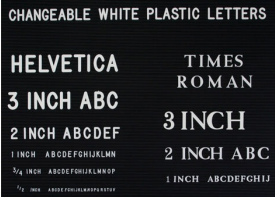

## 14x22 Changeable Letter Board Upscale Hospitality Wall Displays

FOR CURRENT PRICING, VISIT THE ID # LISTED ABOVE

### Product Details

- **Elegant Hospitality Frame Letter Board**
- **Heavy-Duty, Upscale Message Display**
- Letter Board with Changeable Letters
- **Open Face Frame - No Acrylic Overlay**
- Open Face Allows Easily Change of your Message
- 14x22 Letter Board Size
- **Black Vinyl Grooved Letter Board Panel**
- **Frame Size 14" x 22"**
- **Frame Top opening with "Lift-Top" Feature**
- Tamper-Proof concealed sign track design
- All Aluminum rustproof construction
- Made from recycled durable aluminum
- Frame corners are meticulously and permanently joined together
- Includes 3/4" White Helvetica Plastic Letters Sprue Set
- **Made in America**
- **14x22 Hospitality Letter Board Wall Display Ideal for Restaurants, Hotels**
- Open Face 14 x 22 Letterboard Frames Designed **for Indoor Use**

### Ordering Options

- Frame Orientation: Portrait or Landscape
- Optional letter & character sets (1/2", 3/4", 1", 2", 3")

Model	Letterboard Size	Viewable Area	Weight	Ships Via
GLW37	14" x 22"	12 3/4" x 20 3/4"	5 LBS	UPS