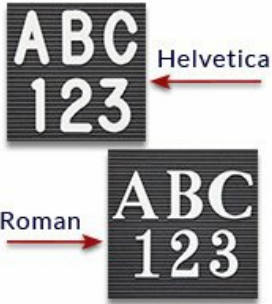

Open Face 13 x 19 Wood 361 Framed Vinyl Letter Board

FOR CURRENT PRICING, VISIT THE ID # LISTED ABOVE
FREE SHIPPING

Product Details

- Access Wood 361 Letterboards
- **13" x 19" Wooden Letterboard and Directory**
- Letter Board with Changeable Letters
- Open Face Wood Framed Letter Board
- **BLACK Letter Board**
- Wood Frame Profile: 1 3/16" Wide ()
- Durable Black Vinyl Covered Letter Board
- Wooden Picture Frame Style with Flat Profile
- #361 Wood Frame Profile (1 3/16" Wide) borders the vinyl letter board
- Natural Wood Stained Frame
- 10 Popular Wood Frame Finishes
- Portrait and Landscape Sizes
- 13"x19" is the Outside Frame Dimension
- Overall Frame Depth: 3/4"
- Letterboard with 1/4" grooves allows for easy letter and number insertion
- 3/4" White Helvetica letters and numbers included (290 Characters)
- Optional Plastic Letters Sets Sizes in Helvetica and Roman Fonts
- Ideal for Signs, Messages, Menus, Directories, Other Info + Announcements
- Hanging Hardware on the frame back for easy wall or ceiling mount.
- Access Letterboards Open Face 13 x 19 Display for INDOOR use

Ordering Options

- Frame Orientation: Portrait or Landscape
- Optional letter & character sets (1/2", 3/4", 1", 2", 3")

Vinyl or Felt available in More Colors
(Blue, Green, Grey, Burgundy, White)
CUSTOM LARGER SIZES AVAILABLE | CALL US

361 Wood Profile

Variety of Letter Set Options to Choose From

5 Different Sizes:
1/2", 3/4", 1", 2", & 3"

Model	Letter Board (Overall Frame Size)	Viewable Area	Orientation	Ship Wt.
OFLETW361-1319	13" x 19"	10 5/8" x 16 5/8"	Portrait or Landscape	5 LBS