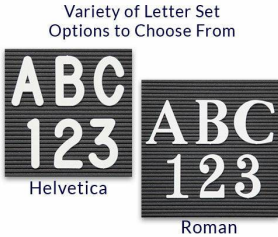

**Open Face 11 x 17 Classic Metal Framed Black Vinyl Letter Board**

FOR CURRENT PRICING, VISIT THE ID # LISTED ABOVE  
FREE SHIPPING

**Product Details**

- Access Letterboards
- **11" x 17" Letterboard**
- Letter Board with Changeable Letters
- Open Face Metal Framed Letter Board
- **BLACK Letter Board**
- Metal Frame Profile: **3/8"** Wide ( )
- Durable Black Vinyl Covered Letter Board
- Classic Picture Frame Style with Rounded Profile Face
- **#15 frame Profile (3/8" Wide)** borders the vinyl letter board
- Aluminum Frame
- 7 Popular Metal Frame Finishes
- **Portrait and Landscape Sizes**
- **11"x17"** is the Outside Frame Dimension
- Overall Frame Depth: **1"**
- Letterboard with **1/4"** grooves allows for easy letter and number insertion
- **3/4" White Helvetica letters and numbers included (290 Characters)**
- Optional Plastic Letters Sets Sizes in Helvetica and Roman Fonts
- Ideal for Signs, Messages, Menus, Directories, Other Info + Announcements
- Hanging Hardware on the frame back for easy wall or ceiling mount.
- Access Letterboards Open Face 11 x 17 Display **for INDOOR use**

**Ordering Options**

- Frame Orientation: Portrait or Landscape
- Optional letter & character sets (**1/2", 3/4", 1", 2", 3"**)

**Vinyl or Felt available in More Colors**

(Blue, Green, Grey, Burgundy, White)

**CUSTOM LARGER SIZES AVAILABLE | CALL US**

5 Sizes: 1/2", 3/4", 1", 2" & 3"

Model	Letter Board (Overall Frame Size)	Viewable Area	Orientation	Ship Wt.
OFLETM-1117	11" x 17"	10 1/4" x 16 1/4"	Portrait or Landscape	4 LBS