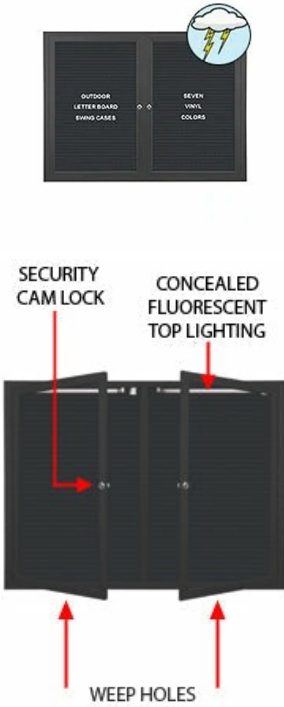

Outdoor Enclosed Letter Boards with LED Lights | Locking 2-3 Door Display Cases

FOR CURRENT PRICING, VISIT THE ID # LISTED ABOVE

Product Details

- **Outdoor Enclosed Letter Board Lighted**
- **2 and 3 Door Letter Board Display Models**
- **Letter Board with Changeable Letters**
- Ideal for Directory, Meun Display Board, Message Board
- Durable Aluminum Construction
- Weather Resistant Display Cabinet
- **Interior LED Light**
- UL Approved LED Strip Lighting
- Energy-Efficient, Long Lasting: 50,000 Hrs
- Wall Mount Message Board Display Case
- Full length piano hinge supports each door
- Locking Display Case
- Security CAM LOCK on front of each door (2 keys included)
- Overall Depth: **3 1/8"**
- Interior Usable Depth: **1 5/8"**
- 4 outdoor treated frame finishes
- Frame Orientation: All sizes come standard in **LANDSCAPE** orientation
- Break Resistant Acrylic: Ideal for high traffic or public environments
- Standard black vinyl letterboard allows for easy letter and number insertion
- **3/4"** White Helvetica letters / numbers (290 Character Sprue Set) Included
- Withstands Typical Everyday Outside Elements -Not Floodproof
- **Weep holes** on cabinet bottom help drain any water
- Vents Help Reduce any Condensation Buildup
- Weather resistant aluminum backing with silicone sealant
- Letterboard displays **for INDOOR or OUTDOOR use**
- Message Display Boards must be **surface mounted** on the wall
- **Free Shipping (Ground) 2-3 Door Outdoor Enclosed Letter Boards Lighted**
- **Call for Custom Outdoor Letter Boards 1, 2, 3 and 4 Door**

We offer **THREE** LED Lighting Options as detailed below;

TOP LIGHTING (ONE SIDE)

For this option we place an LED strip light on the top side of the interior display case. The light will shine downward onto the interior case, highlighting the contents inside.