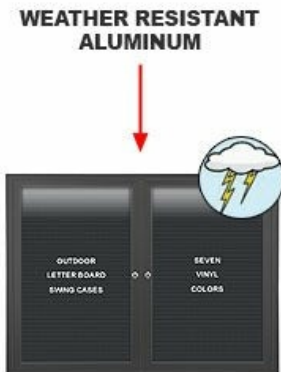

Illuminated Letter Board

Ordering Options

- Optional colors for vinyl letterboard panel
- Optional letter & character sets (1/2", 3/4", 1", 2", 3")

Door Window: Break Resistant or Tempered Glass

- Break Resistant Acrylic: 1/8" thick, lightweight (Standard)
- Tempered Glass: 1/8" Tempered Glass is offered for public environments

which require this added safety standard. (25% Up-charge)