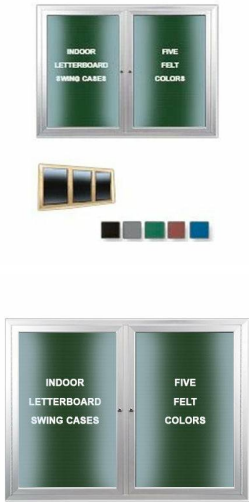

Indoor LED Lighted Enclosed Letter Boards | Multiple Doors | 2 and 3 Door Display Cases

FOR CURRENT PRICING, VISIT THE ID # LISTED ABOVE

Product Details

- **Aluminum Indoor Enclosed Letter Board**
- 2 and 3 Door Wall Mount Message Board Display Case
- **LED Lighted Letter Board Display**
- Features full length piano hinges support each door
- Locking Display Case
- Security cam-lock is positioned on front of each door (2 keys included)
- Overall Depth: **3 1/8"**
- Interior Useable Depth: **1 5/8"**
- 4 treated frame finishes
- Frame Orientation: All sizes come standard in **LANDSCAPE** orientation
- Break Resistant Acrylic: Ideal for high traffic or public environments
- Standard black felt letterboard allows for easy letter and number insertion
- **3/4"** White Helvetica letters / numbers included (290 Character Sprue Set)
- Enclosed Letterboard displays **for INDOOR use only!**
- Message Display Boards must be **surface mounted** on the wall
- **Free Shipping (Ground Freight) 2-3 Door Indoor LED Letter Boards**
- **Call for Custom Interior Letter Boards 1, 2, 3 and 4 Door**

We offer **THREE LED Lighting Options** as detailed below;

TOP LIGHTING (ONE SIDE)

For this option we place an LED strip light on the top side of the interior display case. The light will shine downward onto the interior case, highlighting the contents inside.

TWO LONGER SIDES

For this option we place an LED strip light along the 2 longer sides of the interior display case. The light will shine from 2 sides of the interior case, bringing more highlighting to the contents inside.

INSIDE PERIMETER (ALL 4 SIDES)

For this option we place an LED strip light along the entire Perimeter of the interior display case. The light will shine from all 4 sides of the interior case, bringing more light intensity to the contents being displayed inside.