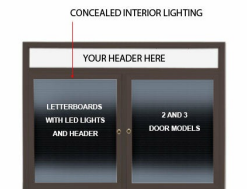

Indoor LED Lighted Enclosed Letter Boards with Free Message Header | Multiple Doors | 2 and 3 Door Display Cases

FOR CURRENT PRICING, VISIT THE ID # LISTED ABOVE

Product Details

- Indoor Enclosed Letter Board
- 2 and 3 Door Letter Board Display Models
- Durable Aluminum Construction - Mitered Corners
- Illuminated Letter Board Display Case
- Interior LED Light
- Lighted Letter Board Display
- 5" High, Viewable White Message Header Panel
- Personalized Message Header Printed Free
- Text Printed up to 3" High ALL CAPS Black Helvetica Font
- Wall Mount Message Board Display Case
- Features full length piano hinges support each door
- Locking Display Case
- Security cam-lock on front of each door (2 keys included)
- Overall Depth: 3 1/8"
- Interior Useable Depth: 1 5/8"
- 4 treated frame finishes
- Break Resistant Acrylic: Ideal for high traffic or public environments
- Standard black felt letterboard allows for easy letter and number insertion
- 3/4" White Helvetica letters / numbers included (290 Character Sprue Set)
- Changeable Letterboard Displays **for INDOOR use only!**
- Message Display Boards must be [surface mounted](#) on the wall
- **Free Shipping (Ground Freight) 2-3 Door Indoor LED Letter Boards**
- **Call for Custom Interior Letter Boards 1, 2, 3 and 4 Door**

We offer **THREE** LED Lighting Options as detailed below;

TOP LIGHTING (ONE SIDE)

For this option we place an LED strip light on the top side of the interior display case. The light will shine downward onto the interior case, highlighting the contents inside.

INSIDE PERIMETER (ALL 4 SIDES).

For this option we place an LED strip light along the entire Perimeter of the interior display case. The light will shine from all 4 sides of the interior case, bringing more light intensity to the contents being displayed inside.