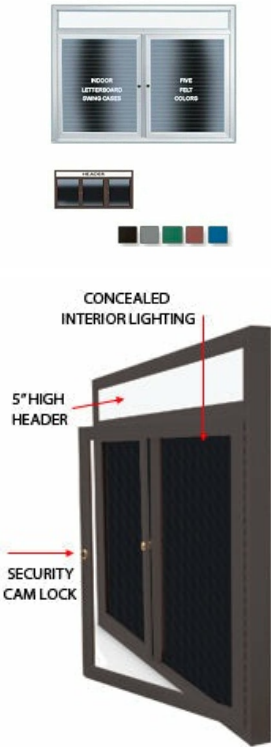

Indoor LED Lighted Enclosed Letter Boards with Free Message Header | Multiple Doors | 2 and 3 Door Display Cases

FOR CURRENT PRICING, VISIT THE ID # LISTED ABOVE

Product Details

- Indoor Enclosed Letter Board
- 2 and 3 Door Letter Board Display Models
- Durable Aluminum Construction - Mitered Corners
- Illuminated Letter Board Display Case
- Interior LED Light
- Lighted Letter Board Display
- 5" High, Viewable White Message Header Panel
- Personalized Message Header Printed Free
- Text Printed up to 3" High ALL CAPS Black Helvetica Font
- Wall Mount Message Board Display Case
- Features full length piano hinges support each door
- Locking Display Case
- Security cam-lock on front of each door (2 keys included)
- Overall Depth: 3 1/8"
- Interior Useable Depth: 1 5/8"
- 4 treated frame finishes
- Break Resistant Acrylic: Ideal for high traffic or public environments
- Standard black felt letterboard allows for easy letter and number insertion
- 3/4" White Helvetica letters / numbers included (290 Character Sprue Set)
- Changeable Letterboard Displays **for INDOOR use only!**
- Message Display Boards must be [surface mounted](#) on the wall
- **Free Shipping (Ground Freight) 2-3 Door Indoor LED Letter Boards**
- **Call for Custom Interior Letter Boards 1, 2, 3 and 4 Door**

BRIGHT LED LIGHTS SPOTLIGHT AND ENHANCE YOUR MESSAGE

Header Details

- UPPERCASE Helvetica vinyl lettering
- **Black lettering on a 5" white header (3" max text height)**
- Please type your message in the text box provided below,

We offer **THREE** LED Lighting Options as detailed below;

TOP LIGHTING (ONE SIDE)

For this option we place an LED strip light on the top side of the interior display case. The light will shine downward onto the interior case, highlighting the contents inside.