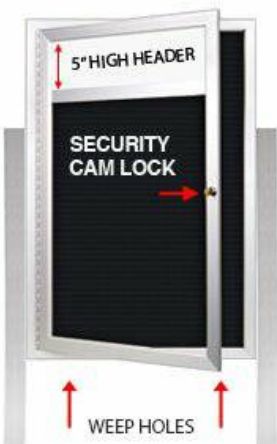

XL Outdoor Enclosed Letter Boards with Header and 2 Leg Posts (Radius Edge)

FOR CURRENT PRICING, VISIT THE ID # LISTED ABOVE
FREE SHIPPING

Product Details

MITERED CORNERS

RADIUS EDGES

RADIUS EDGES on ALL 4 Sides
Sleek and Contemporary Design

- **XL Outdoor Letter Board Stand**
- **Contemporary Radius Edge Cabinet Corners**
- Letter board with changeable letters
- Exterior Standing Letter Board Display Case on Posts
- **Two 8' Aluminum Leg Posts**
- Durable Aluminum Construction
- **Weather Resistant Enclosed Display Cabinet**
- **5" High White Message Header Panel**
- **Your Personalized Text Message Printed Free**
- **Text Printed in 3" High All CAPS Black Helvetica Font**
- Locking Message Display Board
- Single Door on full length piano hinge (opens right to left)
- Security cam-lock on front of frame (2 keys included)
- Overall Depth: **3 1/8"**
- Interior Useable Depth: **1 5/8"**
- **4 outdoor treated frame finishes**
- Break Resistant Acrylic: Perfect for high traffic or public environments
- Attractive black vinyl letterboard with precision grooves allows for easy

Post Specifications

- Post Dimensions: **2" x 2" x 96" (8 Feet High)**
- Overall Depth of case: **3 1/8"** when adding posts to your display case.

This added depth is for ease of installation when mounting case to posts.

- Posts are attached to the case through the sides. Pre-drilled holes will be provided on the posts for easy display case mounting
- Posts should be secured at least 3 feet into the ground for proper support.