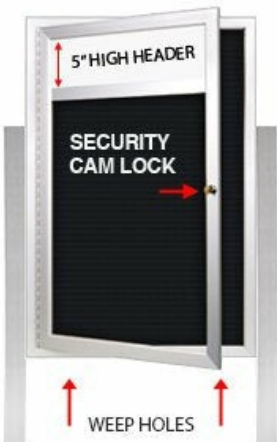

XL Outdoor Enclosed Letter Boards with Header and 2 Leg Posts (Radius Edge)

FOR CURRENT PRICING, VISIT THE ID # LISTED ABOVE
FREE SHIPPING

Letterboard Stand with Message Header (Radius Edge) Product Details

RADIUS EDGES on ALL 4 Sides
Sleek and Contemporary Design

- **XL Outdoor Letter Board Stand**
- **Contemporary Radius Edge Cabinet Corners**
- Letter board with changeable letters
- Exterior Standing Letter Board Display Case on Posts
- **Two 8' Aluminum Leg Posts**
- Durable Aluminum Construction
- **Weather Resistant Enclosed Display Cabinet**
- **5" High White Message Header Panel**
- **Your Personalized Text Message Printed Free**
- **Text Printed in 3" High All CAPS Black Helvetica Font**
- Locking Message Display Board
- Single Door on full length piano hinge (opens right to left)
- Security cam-lock on front of frame (2 keys included)
- Overall Depth: **3 1/8"**
- Interior Useable Depth: **1 5/8"**
- **4 outdoor treated frame finishes**
- Break Resistant Acrylic: Perfect for high traffic or public environments
- Attractive black vinyl letterboard with precision grooves allows for easy

letter and number insertion

- **3/4" White Helvetica letters and numbers included (290 Character Sprue Set)**
- Withstands typical everyday outside elements: Not water or flood-proof
- **Cabinet Weep Holes** help expel any water + reduce condensation
- Weather resistant aluminum backing with silicone sealant
- **FREE SHIPPING** On All XL Radius Outdoor Letter Boards + Header
- Outdoor letter boards displays stands are for **OUTDOOR use**
- **Call for Custom Enclosed Outdoor Letter Boards**

- Posts are attached to the case through the sides. Pre-drilled holes will be provided on the posts for easy display case mounting
- Posts should be secured at least 3 feet into the ground for proper support.